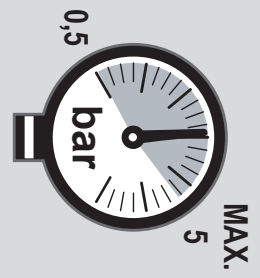

SUPER[®]
INOX 

Made in Italy

0331424X

1

2

4