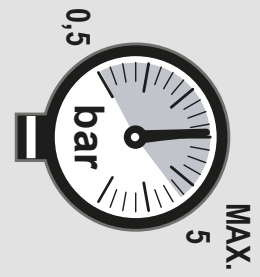

SUPER
INOX®

Made in Italy

0481119X