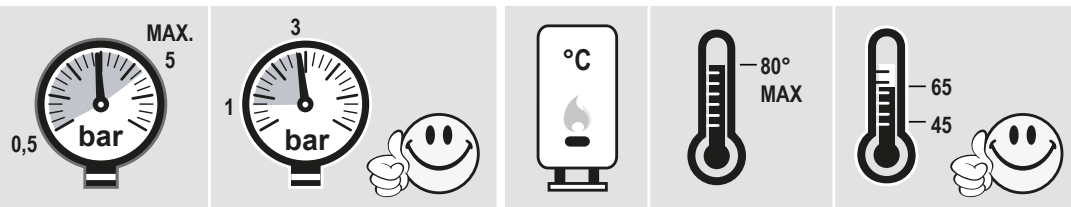

**SUPER<sup>®</sup>  
INOX** 

Made in Italy

0331016X

1

2

3

4

5