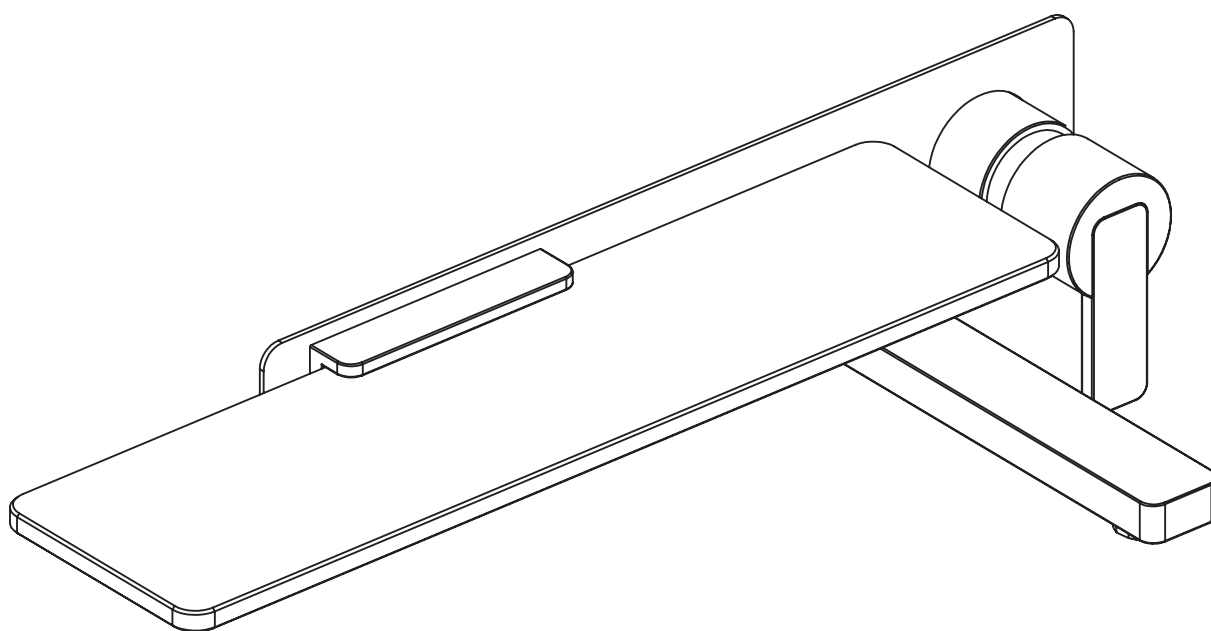

EXO
0301597X

SUPER[®]
INOX 

0301597X

WALL - MOUNT WASHBASIN MIXER WITH SHELF AND 21CM SPOUT