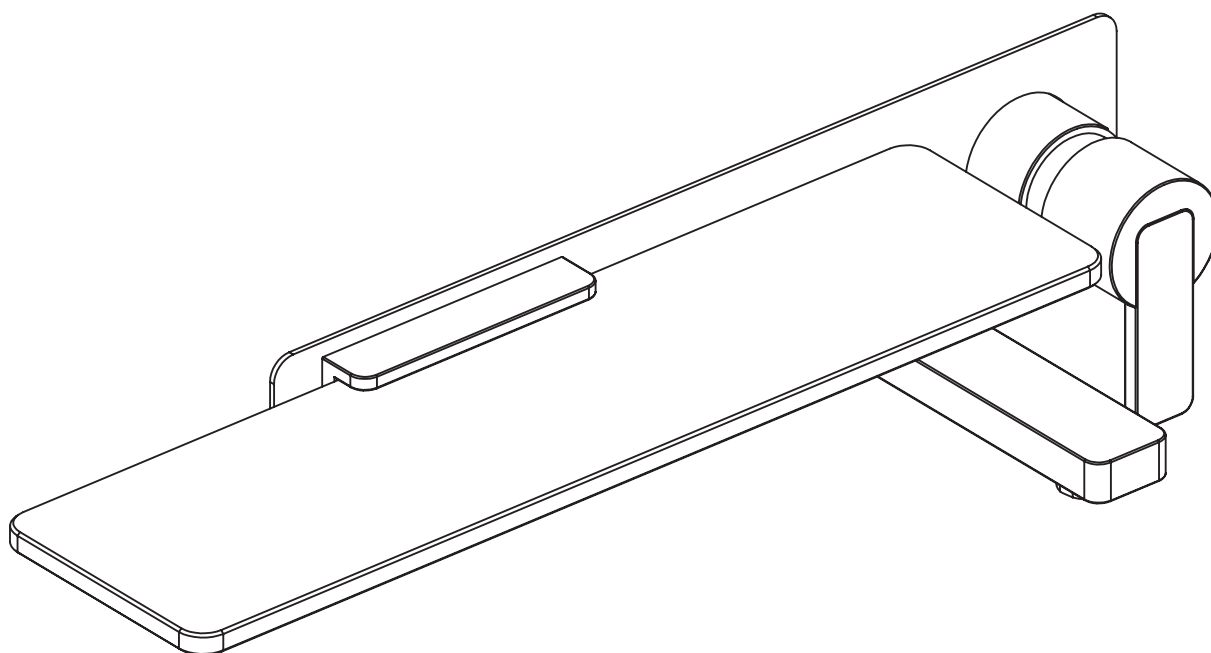

EXO  
**0301531X**

**SUPER<sup>®</sup>**  
**INOX** 

---

**0301531X**

WALL - MOUNT WASHBASIN MIXER WITH SHELF AND 16CM SPOUT