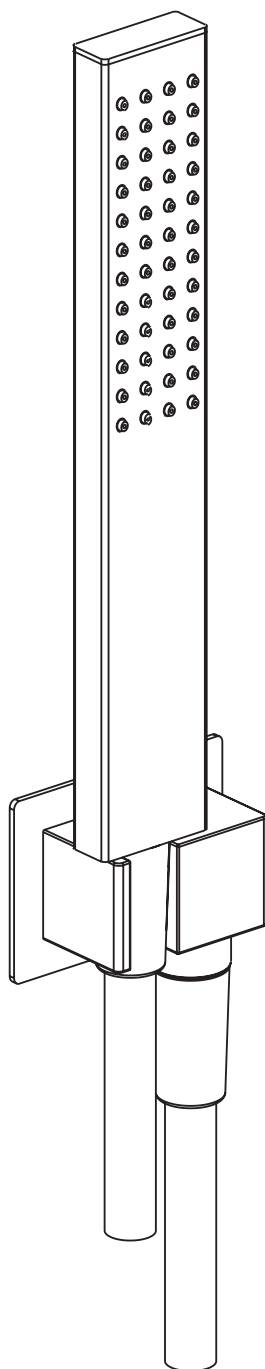

EXO
0301054X

SUPER[®]
INOX 

0301054X

SHOWER SET W/WATER CONNECTION