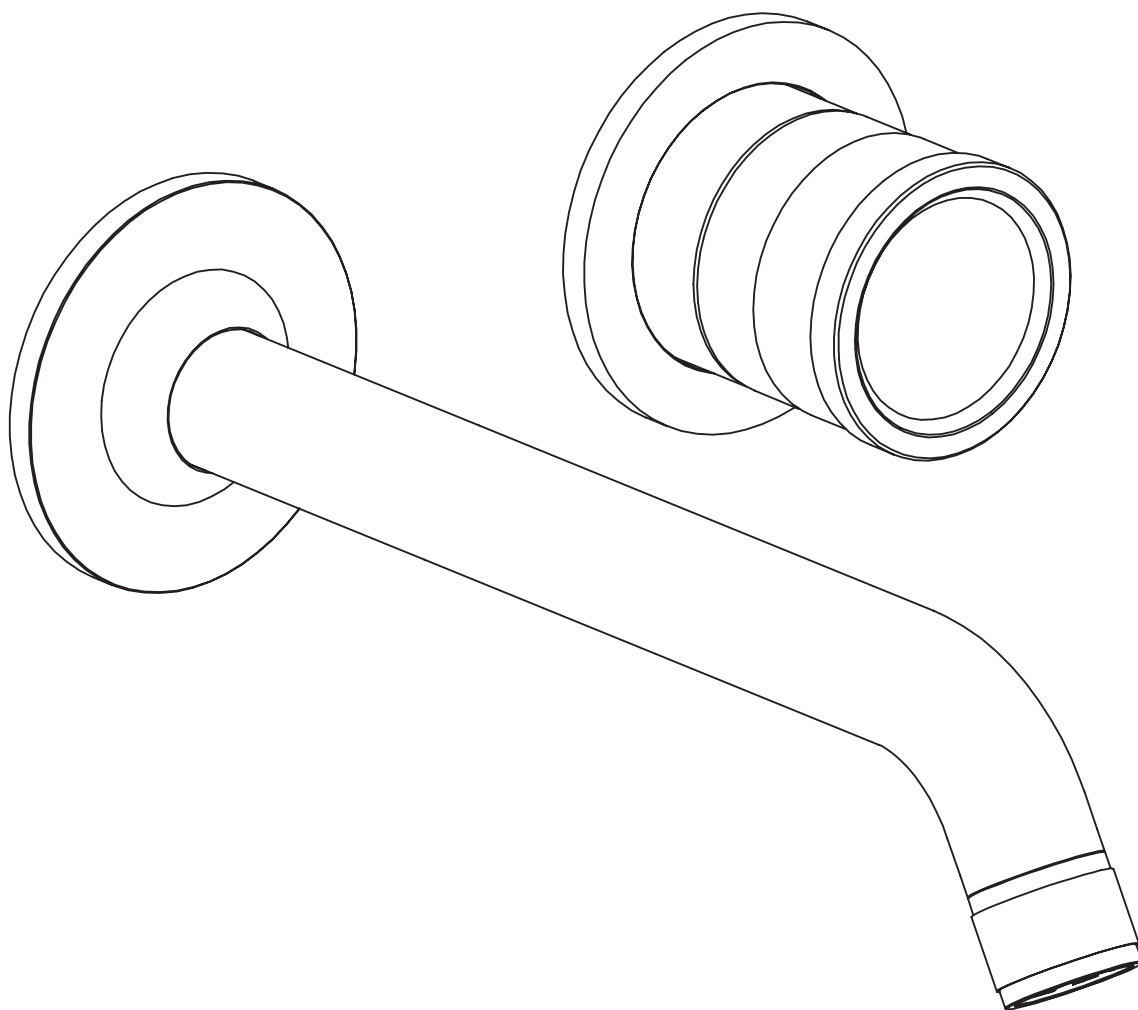

RÉTRO
0285421X

SUPER[®]
INOX 

*Built-in part **0274009X** mandatory

0285402X

EXTERNAL PART WALL - MOUNT COLD WATER WASHBASIN, 21CM SPOUT