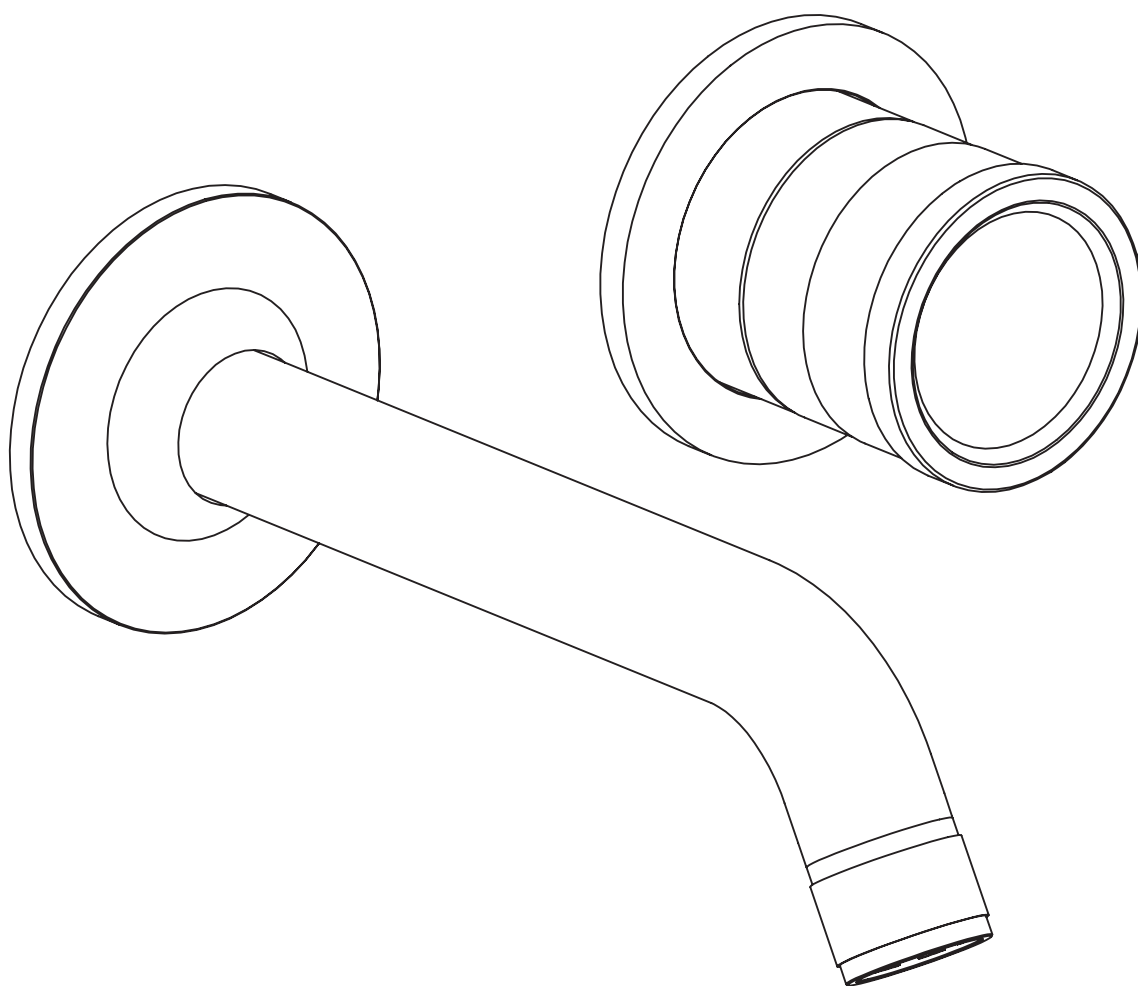

RÉTRO  
**0285401X**

SUPER<sup>®</sup>  
INOX 

\*Built-in part **0274009X** mandatory

**0285401X**

**EXTERNAL PART** WALL - MOUNT COLD WATER WASHBASIN, 16CM SPOUT