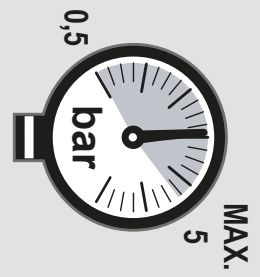

SUPER[®]
INOX 

Made in Italy

0285197X

1

2

3

4