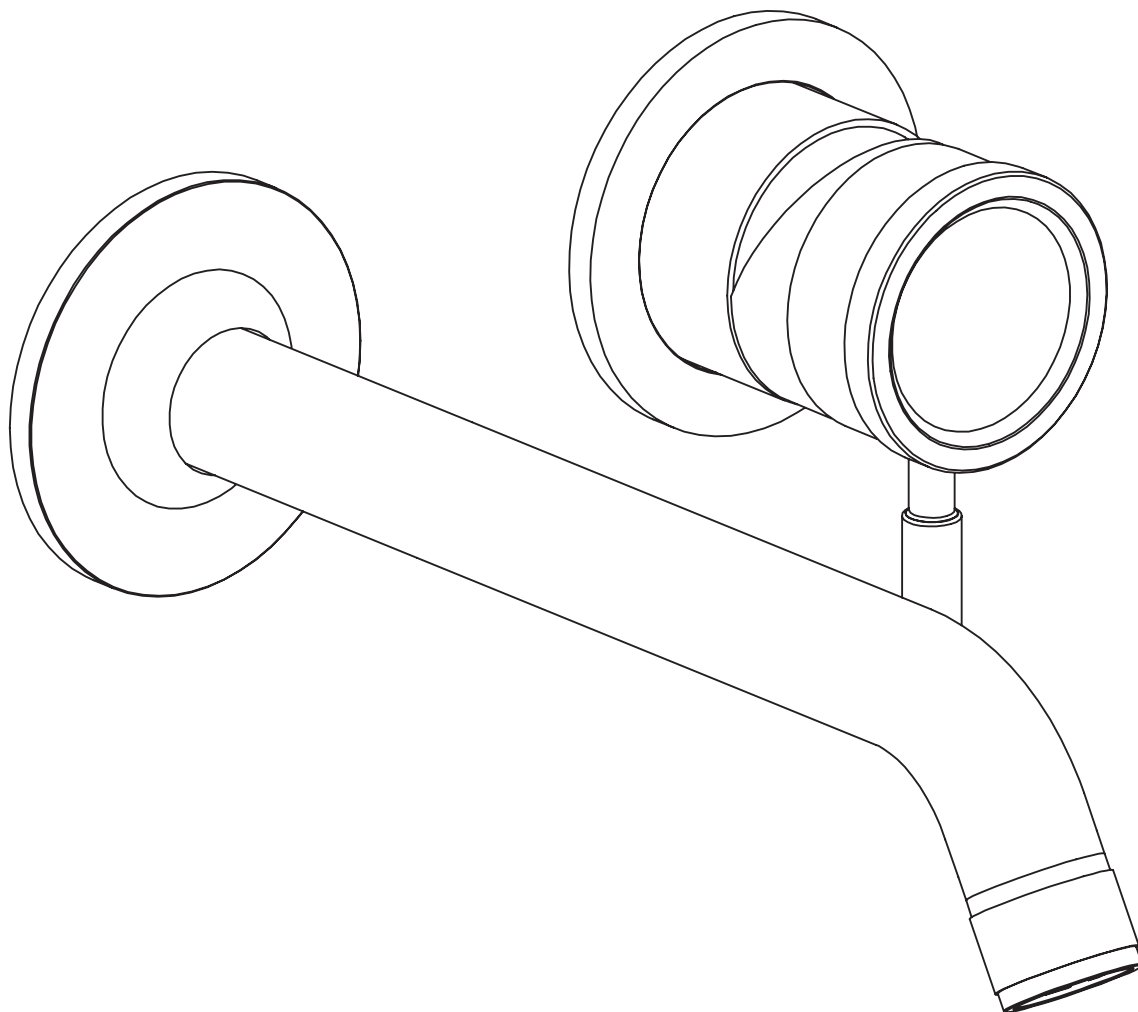

RÉTRO
0285197X

SUPER[®]
INOX 

*Built-in part **0274006X** or **0274016X** mandatory

0285197X

EXTERNAL PART WALL - MOUNT WASHBASIN MIXER, 21CM SPOUT