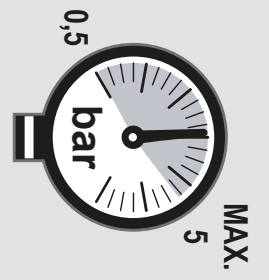

SUPER<sup>®</sup>  
INOX 

Made in Italy

0285131X