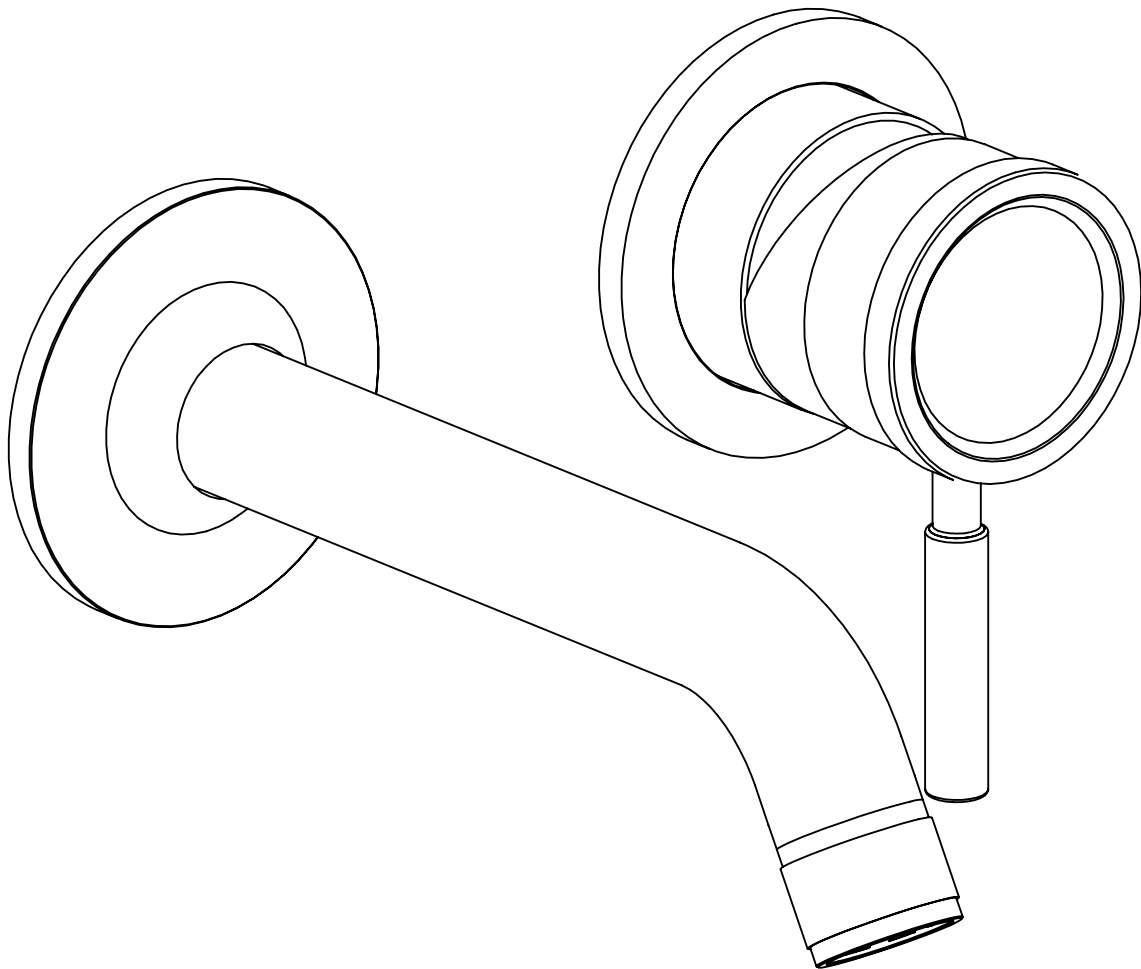

RÉTRO  
**0285131X**

SUPER<sup>®</sup>  
INOX 

\*Built-in part **0274006X** or **0274016X** mandatory

**0285131X**

**EXTERNAL PART** WALL - MOUNT WASHBASIN MIXER, 16CM SPOUT