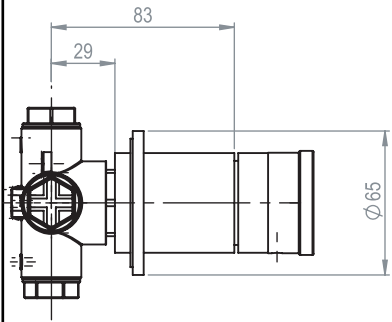

SUPER
INOX®

Made in Italy

3

1

! Test the plant!

2

Min. $\phi 49$
Max. $\phi 55$

3