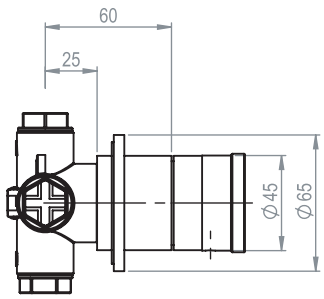

SUPER[®]
INOX 

Made in Italy

1

 Test the plant!

2

Min. $\varnothing 49$
Max. $\varnothing 55$

3

4