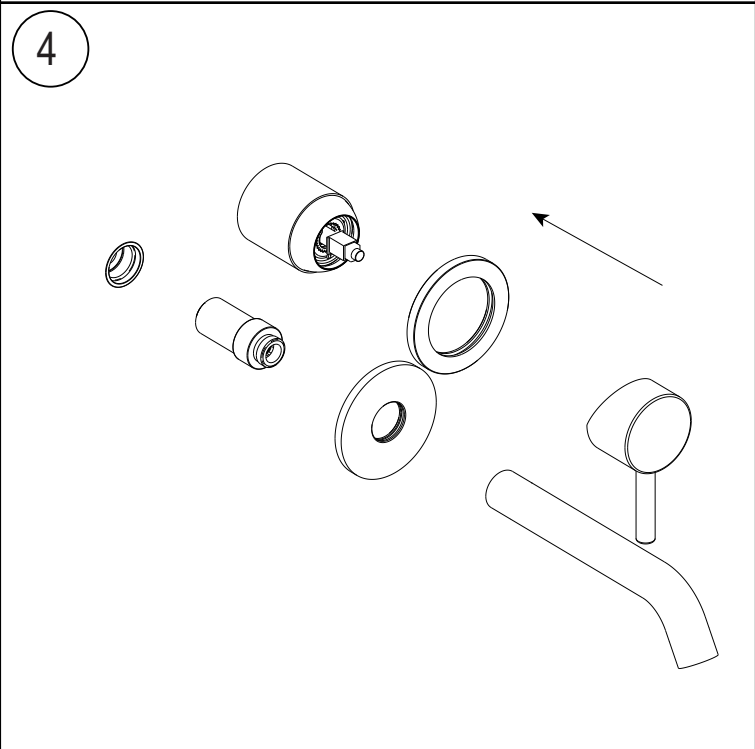

**SUPER[®]
INOX**

Made in Italy

	P	P bar	0.5		1		
	T	°C	-80° MAX				
	Q	l/min.	12	