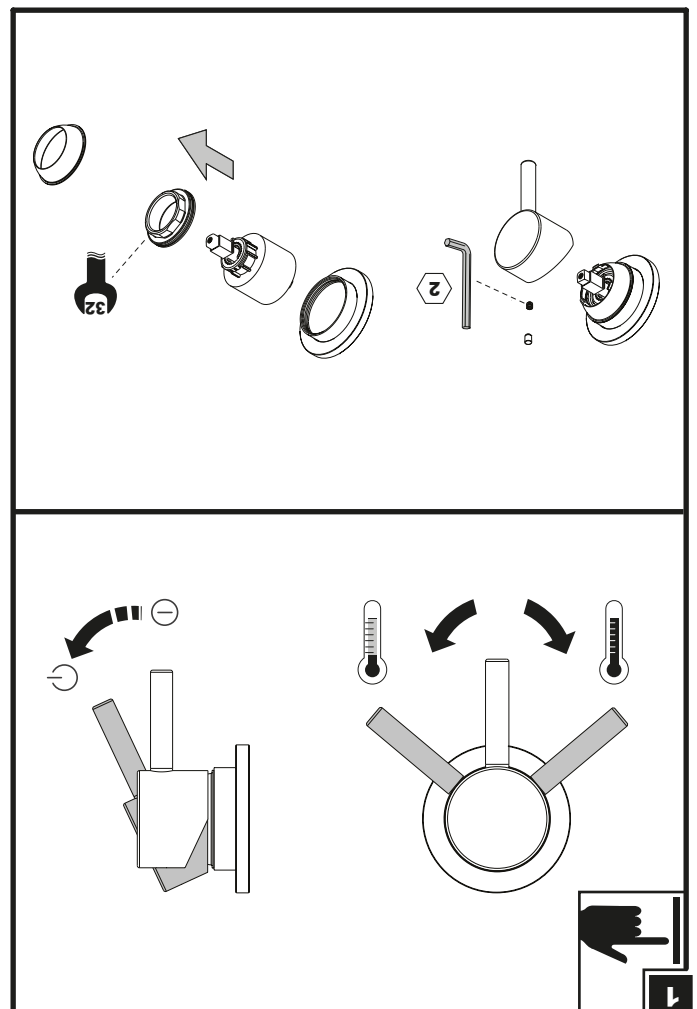

**SUPER[®]
INOX**

Made in Italy

	P	P bar	0.5		1		
	T	°C	-80° MAX				
	Q	l/min.	12	