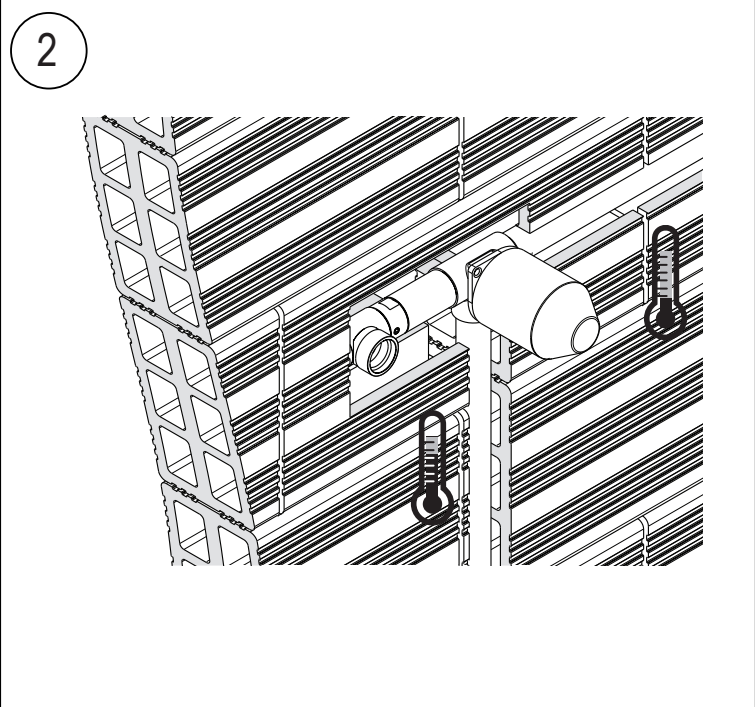

**SUPER[®]
INOX**

Made in Italy

	P	P bar	0.5		1		
	T	°C	-80° MAX				
	Q	l/min.	12	