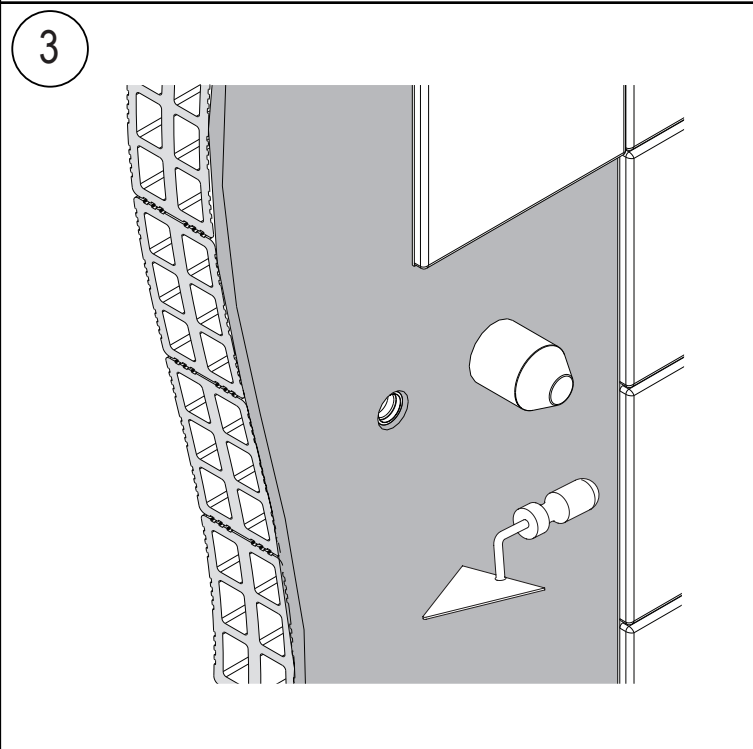

**SUPER[®]
INOX**

Made in Italy

	P	P bar	0.5		1		
	T	°C	-80° MAX				
	Q	l/min.	12	