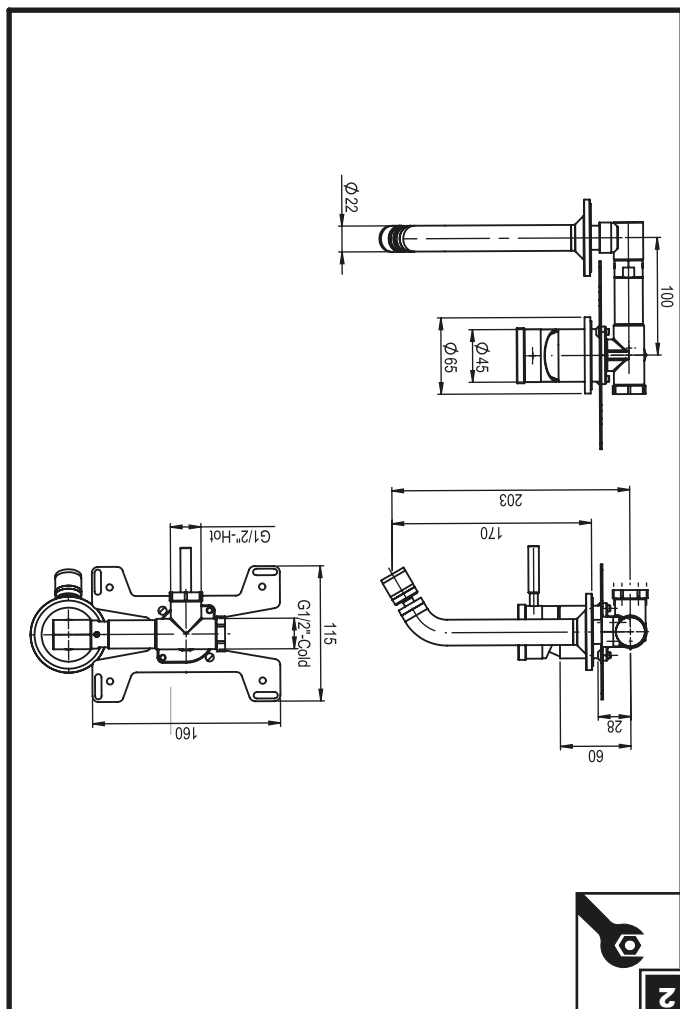

**SUPER[®]
INOX**

Made in Italy

	P	P bar	0.5		1		
	T	°C	-80° MAX				
	Q	l/min.	12	