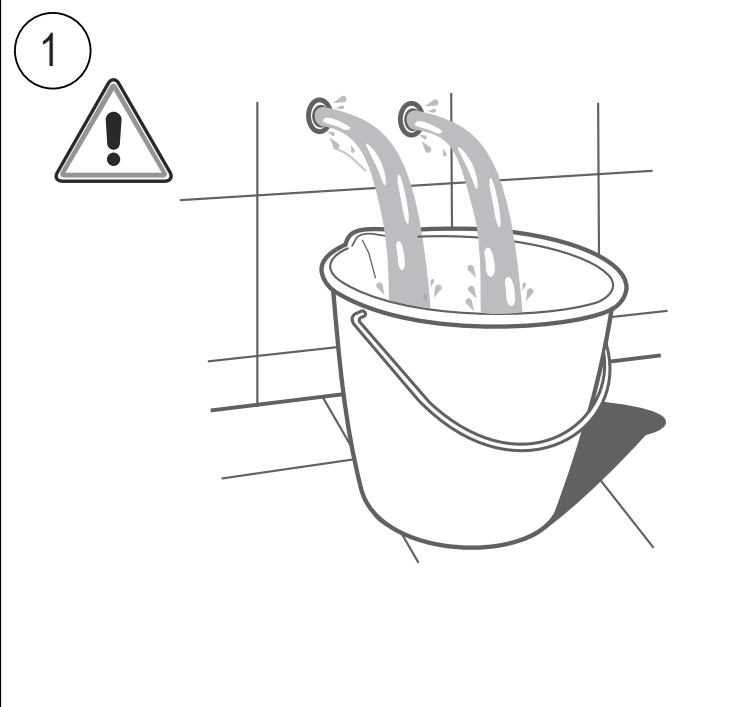

**SUPER[®]
INOX**

Made in Italy

	P	P bar	0.5		1		
	T	°C	-80° MAX				
	Q	l/min.	12	