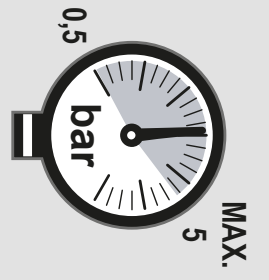

SUPER
INOX®

Made in Italy

1

! Test the plant!

2

Min. $\phi 49$
Max. $\phi 55$

0281042X

3