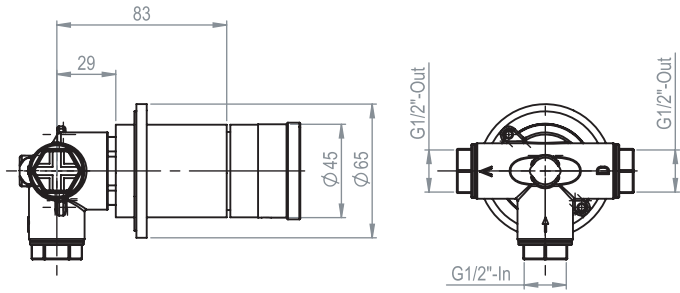

SUPER
INOX®

Made in Italy

1

! Test the plant!

2

Min. $\phi 49$
Max. $\phi 55$

0281042X

3