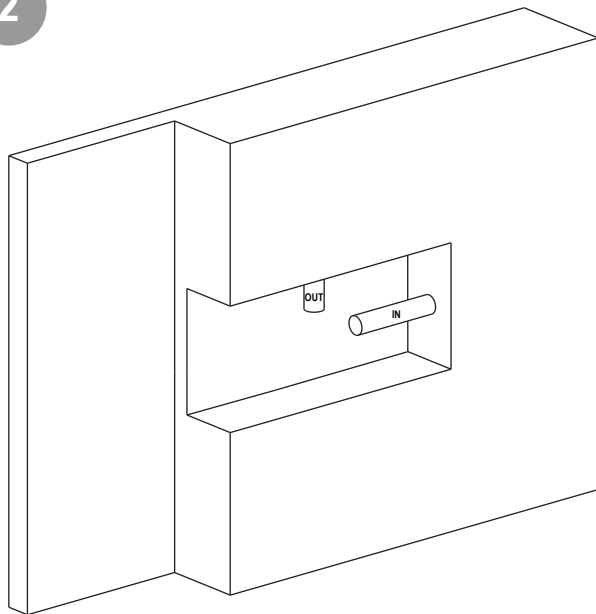

SUPER INOX®

Made in Italy

0274002X

1Pz

1

Depth Min.54 Max.75 finished surface

2

3

Connect and test the plant (3bar)

4

Min.Ø49
Max.Ø55