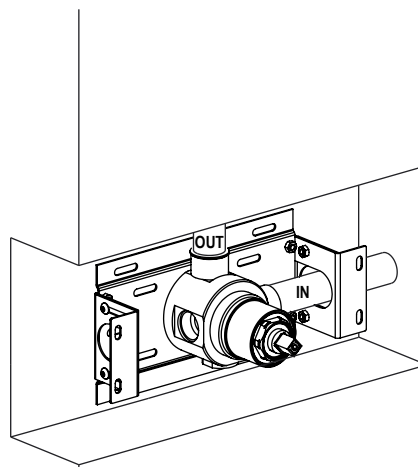

SUPER INOX®

Made in Italy

0274002X

1Pz

1

Depth Min.54 Max.75 finished surface

2

3

Connect and test the plant (3bar)

4

Min.Ø49
Max.Ø55