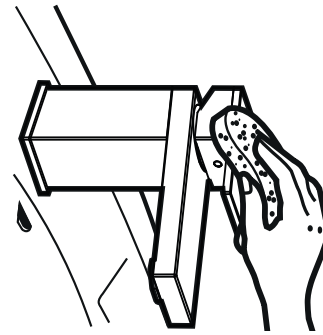

SUPER INOX®

Made in Italy