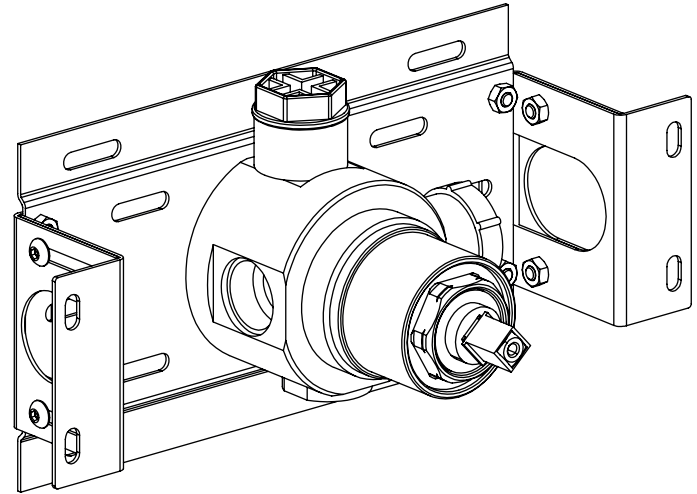

SUPER INOX®

Made in Italy

0274002X

1Pz

1

Depth Min.54 Max.75 finished surface

2

3

Connect and test the plant (3bar)

4

Min.Ø49
Max.Ø55