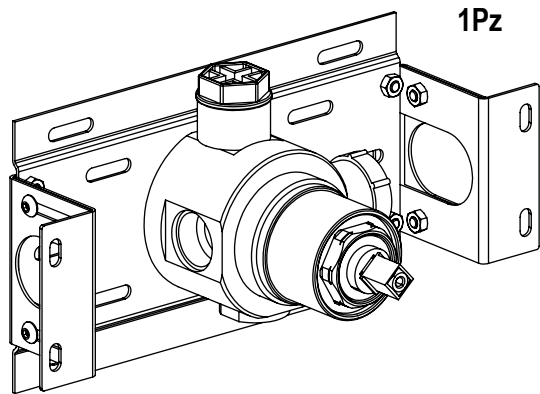

SUPER INOX®

Made in Italy

0274002X

1Pz

1

Depth Min.54 Max.75 finished surface

2

3

Connect and test the plant (3bar)

4

Min.Ø49
Max.Ø55