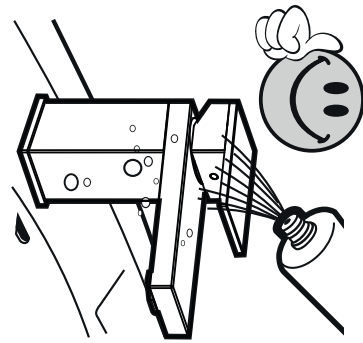

SUPER INOX®

Made in Italy

0274002X

1Pz

1

Depth Min.54 Max.75 finished surface

2

3

Connect and test the plant (3bar)

4

Min.Ø49
Max.Ø55