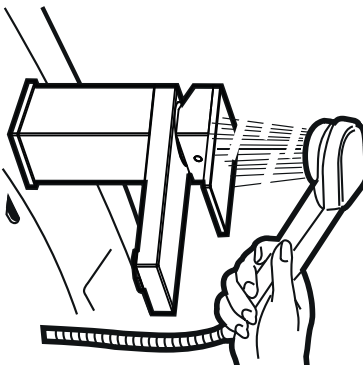

SUPER INOX®

Made in Italy

0274002X

1Pz

1

Depth Min.54 Max.75 finished surface

2

3

Connect and test the plant (3bar)

4

Min.Ø49
Max.Ø55