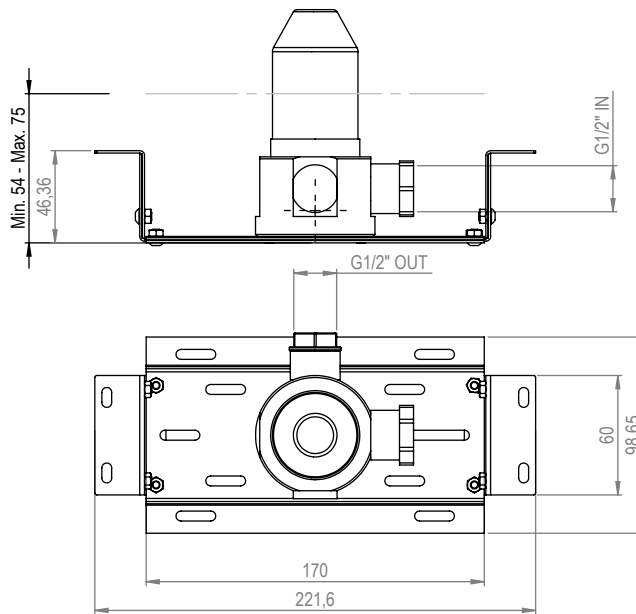

SUPER INOX®

Made in Italy

0274002X

1Pz

1

Depth Min.54 Max.75 finished surface

2

3

Connect and test the plant (3bar)

4

Min.Ø49
Max.Ø55