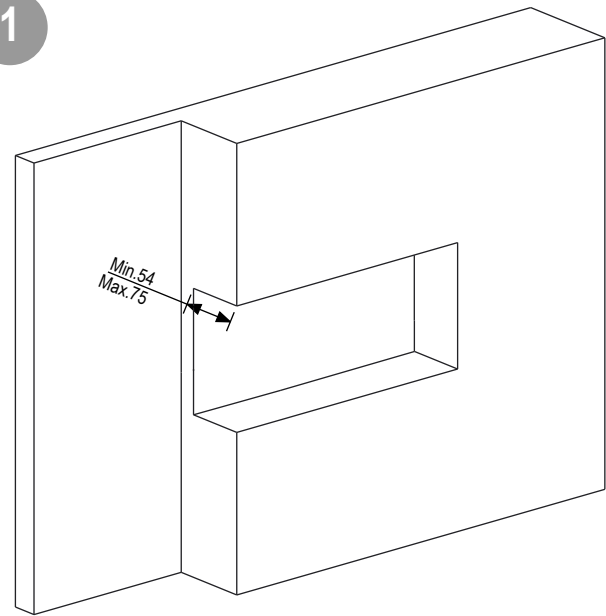

SUPER INOX®

Made in Italy

0274002X

1Pz

1

Depth Min.54 Max.75 finished surface

2

3

Connect and test the plant (3bar)

4

Min.Ø49
Max.Ø55