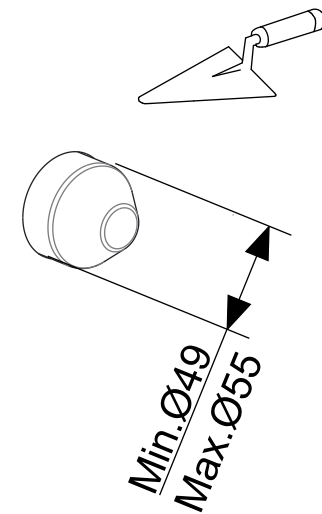

SUPER INOX®

Made in Italy

0274002X

1Pz

1

Depth Min.54 Max.75 finished surface

2

3

Connect and test the plant (3bar)

4

Min.Ø49
Max.Ø55