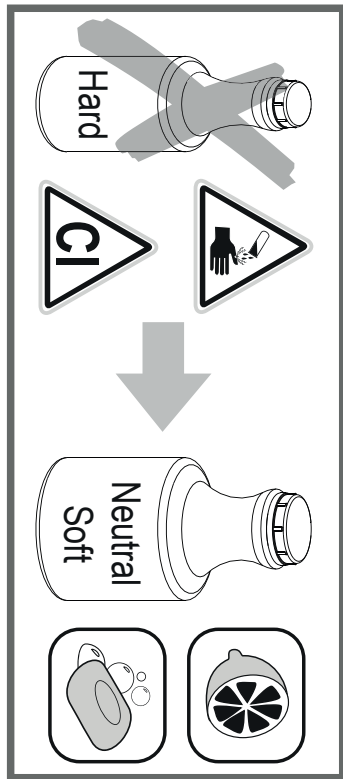

SUPER INOX®

Made in Italy

0274002X

1Pz

1

Depth Min.54 Max.75 finished surface

2

3

Connect and test the plant (3bar)

4

Min.Ø49
Max.Ø55