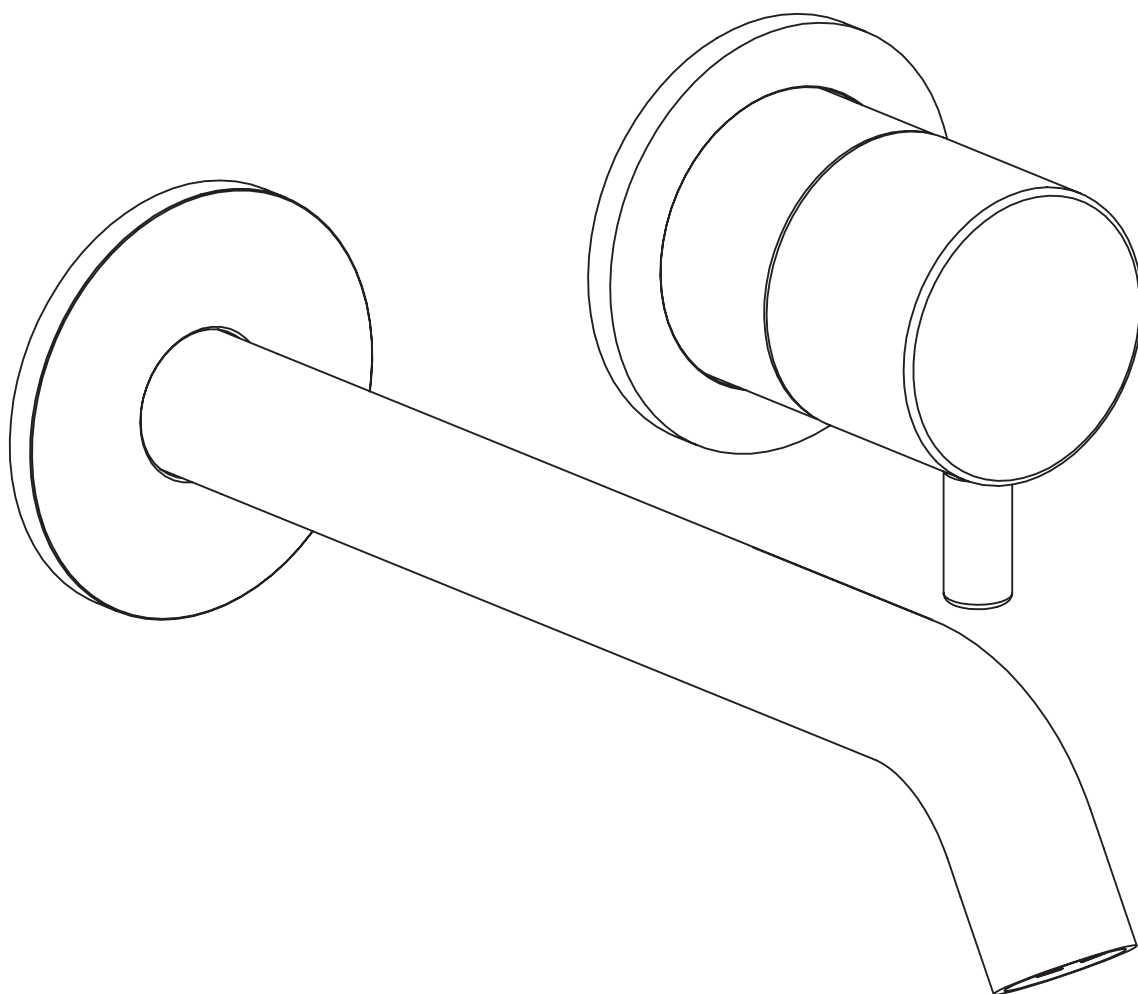

CAVE  
**0255402X**

**SUPER<sup>®</sup>**  
**INOX** 

\*Built-in part **0274009X** mandatory

**0255402X**

**EXTERNAL PART** WALL - MOUNT COLD WATER WASHBASIN, 21CM SPOUT