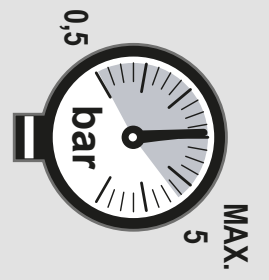

SUPER[®]
INOX 

Made in Italy

0255401/2X

1

2

3

4