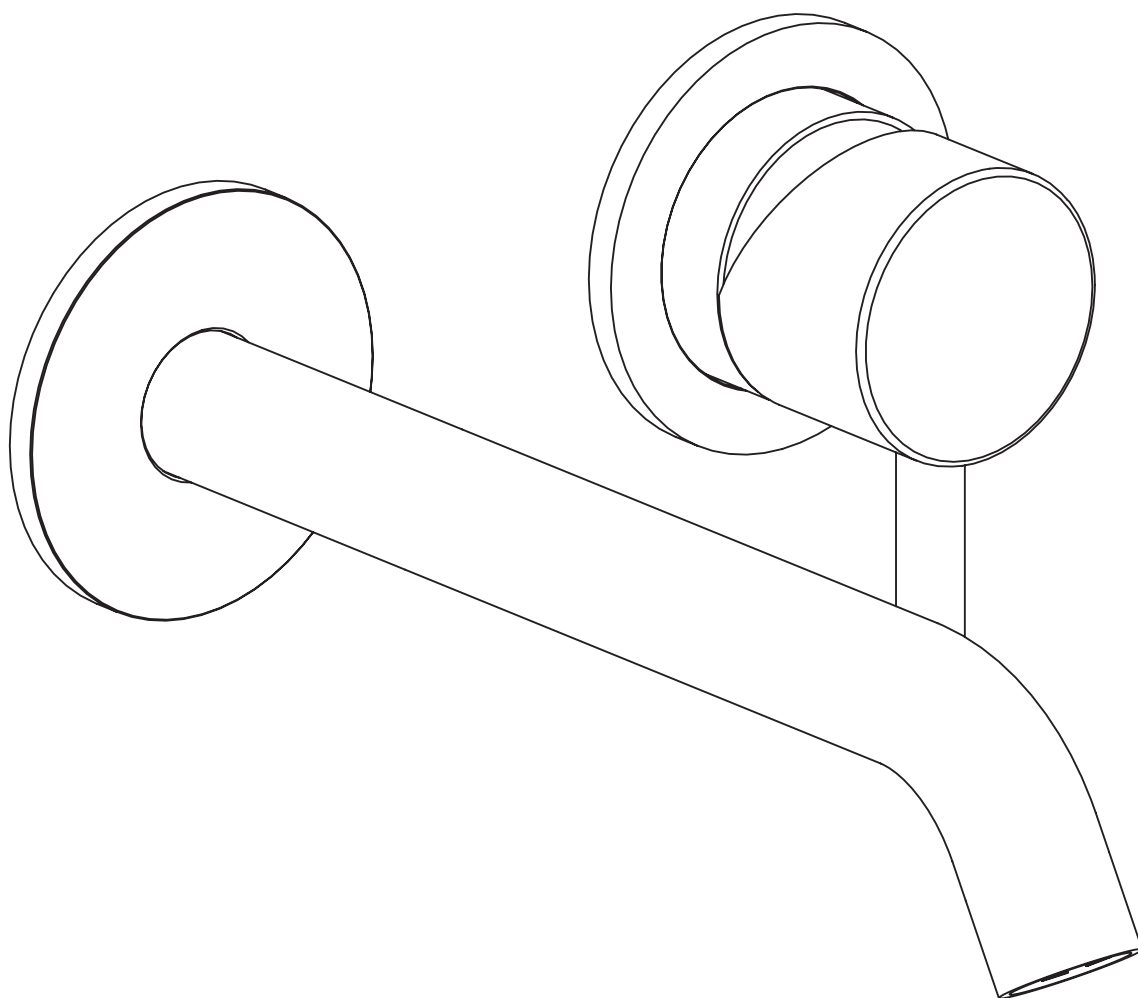

CAVE
0255197X

SUPER[®]
INOX 

*Built-in part **0274006X** or **0274016X** mandatory

0255197X

EXTERNAL PART WALL - MOUNT WASHBASIN MIXER, 21CM SPOUT