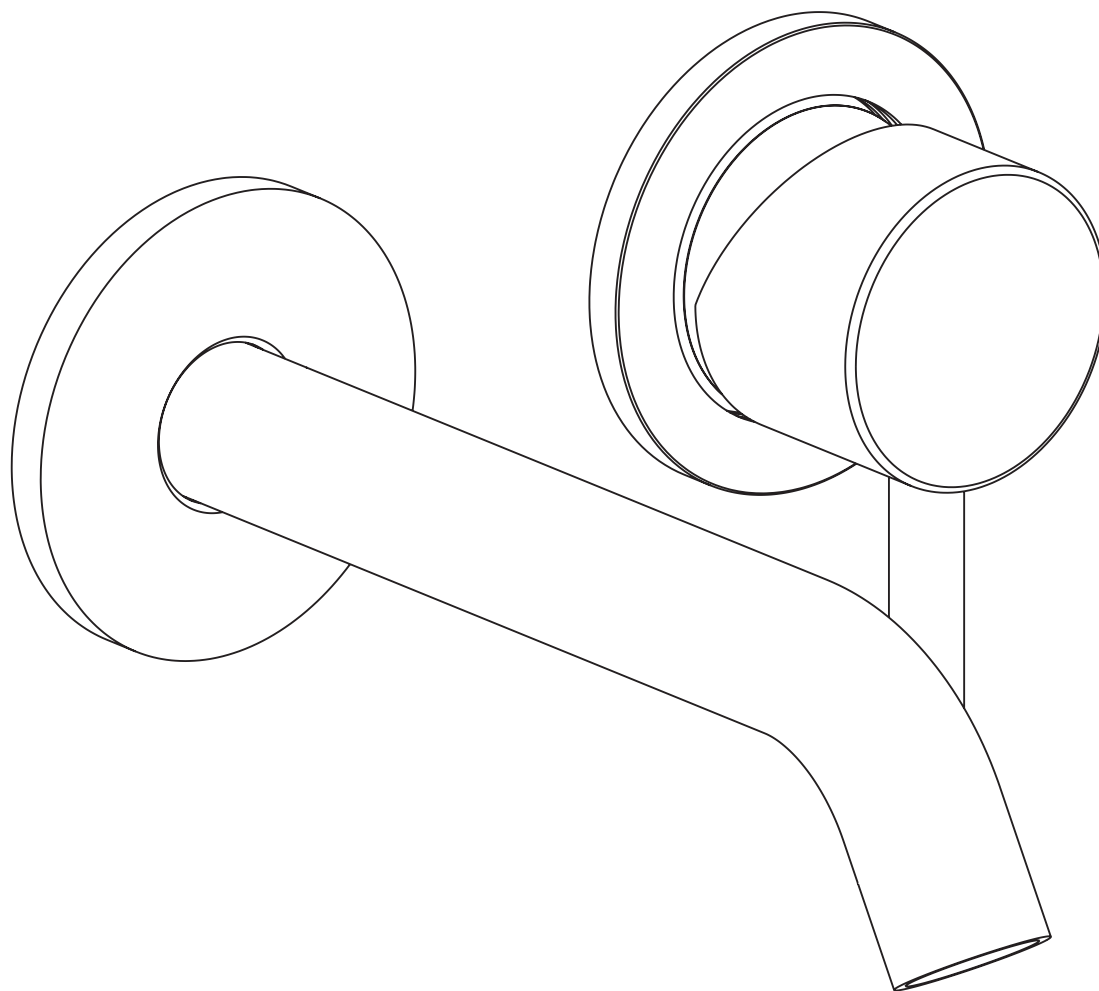

CAVE
0255131X

SUPER[®]
INOX 

*Built-in part **0274006X** or **0274016X** mandatory

0255131X

EXTERNAL PART WALL - MOUNT WASHBASIN MIXER, 16CM SPOUT