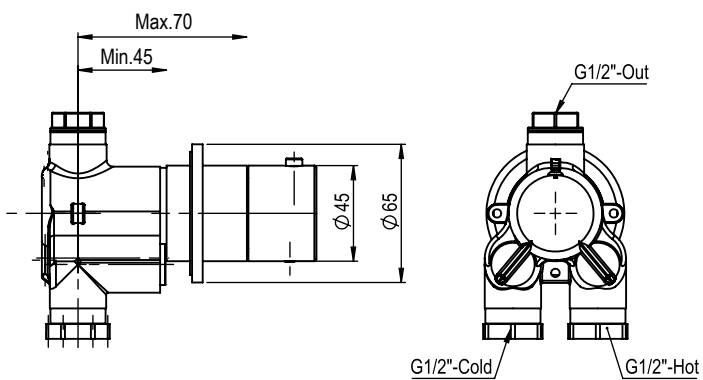

SUPER
INOX

0251935X

1

Connect and test the plant (3bar)

2

3