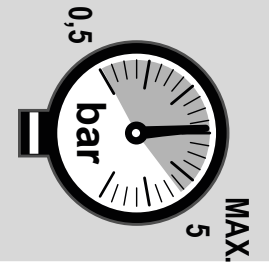

SUPER
INOX

0251935X

1

Connect and test the plant (3bar)

2

3