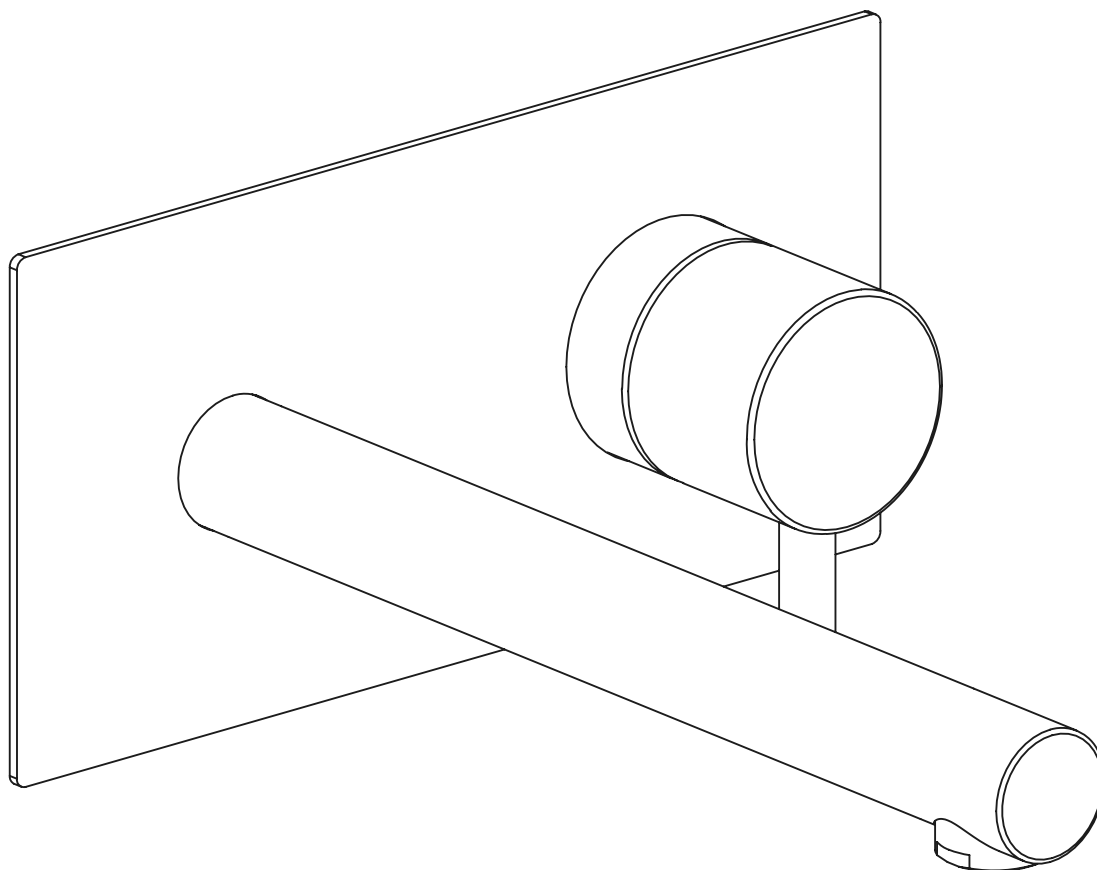

DMB  
**0035403X**

**SUPER<sup>®</sup>**  
**INOX** 

\*Built-in part **0274009X** mandatory

**0035403X**

**EXTERNAL PART** WALL - MOUNT COLD WATER WASHBASIN, 24CM SPOUT