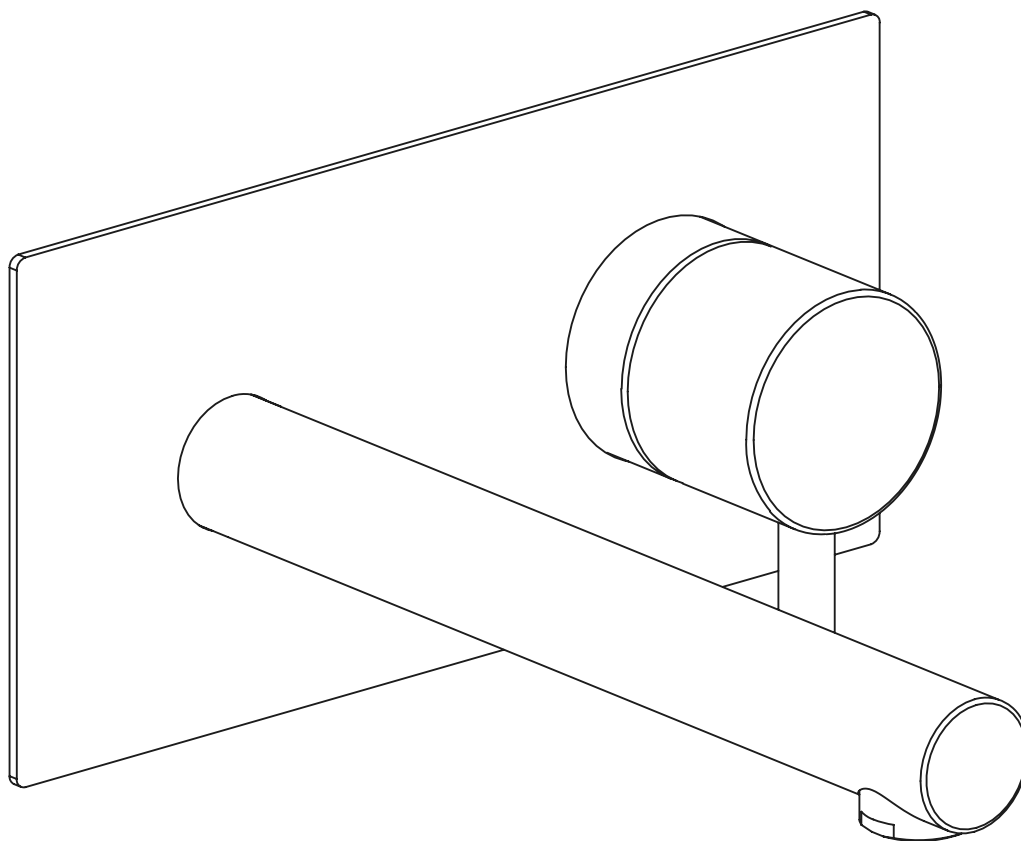

DMB
0035402X

SUPER[®]
INOX 

*Built-in part **0274009X** mandatory

0035402X

EXTERNAL PART WALL - MOUNT COLD WATER WASHBASIN, 21CM SPOUT