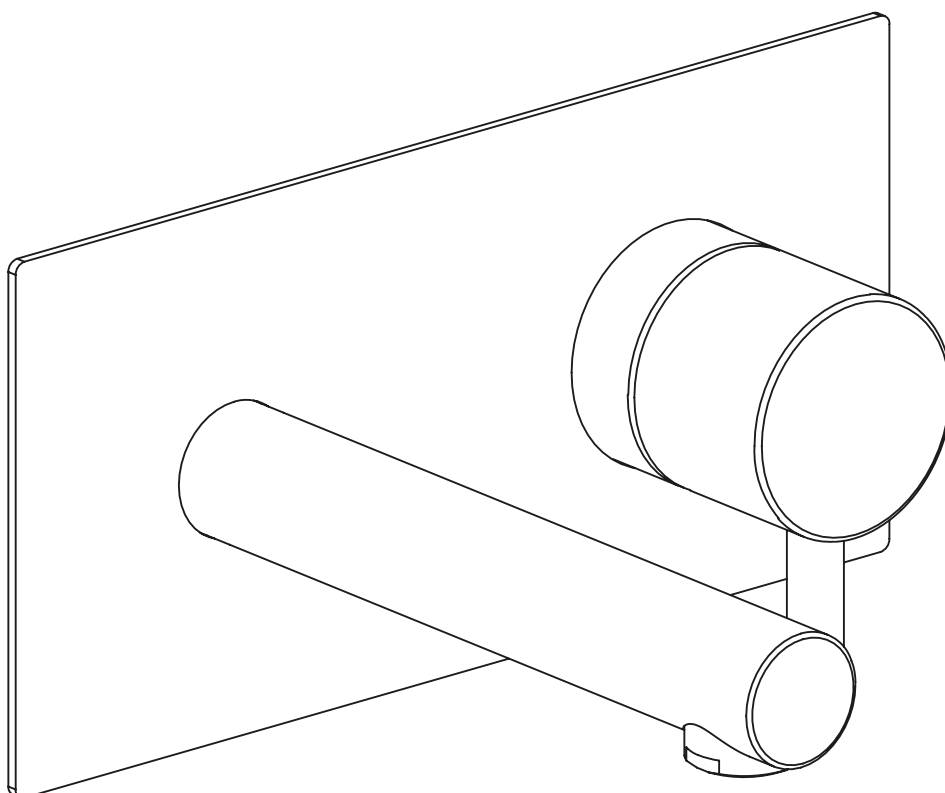

DMB  
**0035401X**

**SUPER**<sup>®</sup>  
**INOX** 

\*Built-in part **0274009X** mandatory

**0035401X**

**EXTERNAL PART** WALL - MOUNT COLD WATER WASHBASIN, 16CM SPOUT