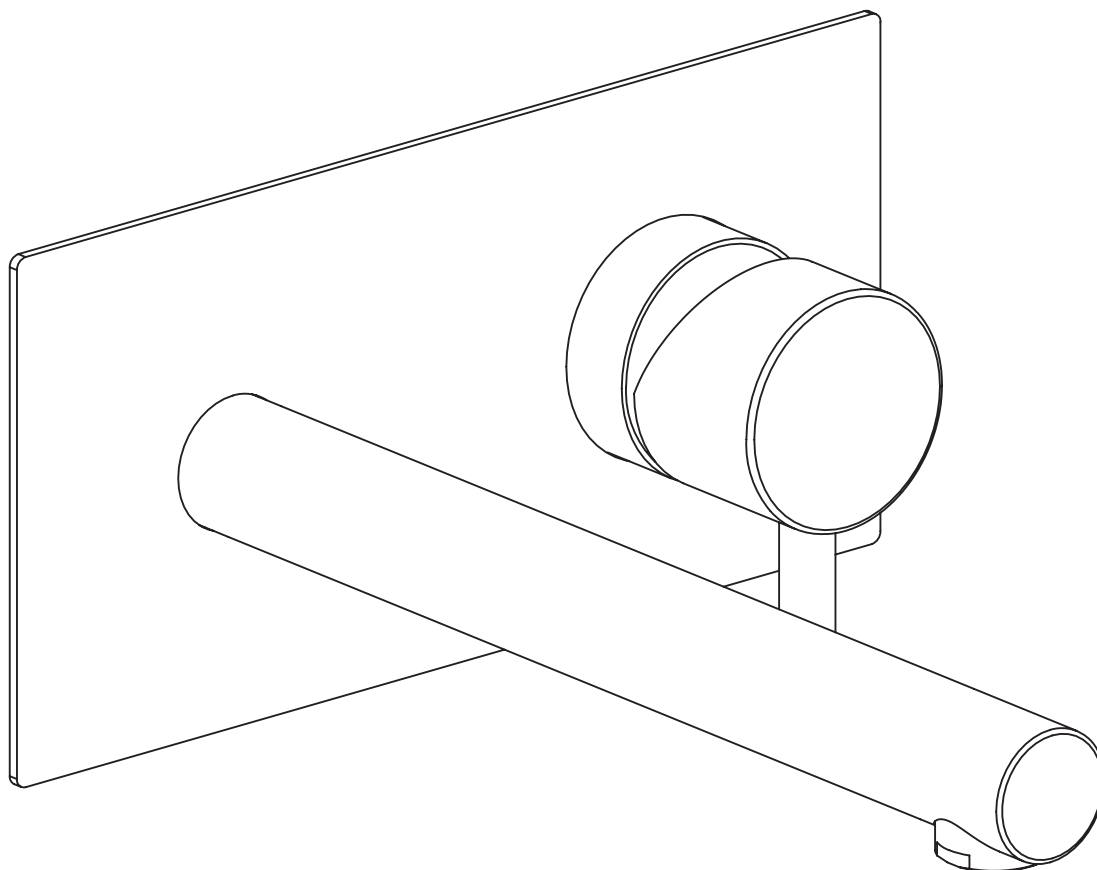

DMB
0035218X

SUPER[®]
INOX 

*Built-in part **0274006X** or **0274016X** mandatory

0035218X

EXTERNAL PART WALL - MOUNT WASHBASIN MIXER, 24CM SPOUT