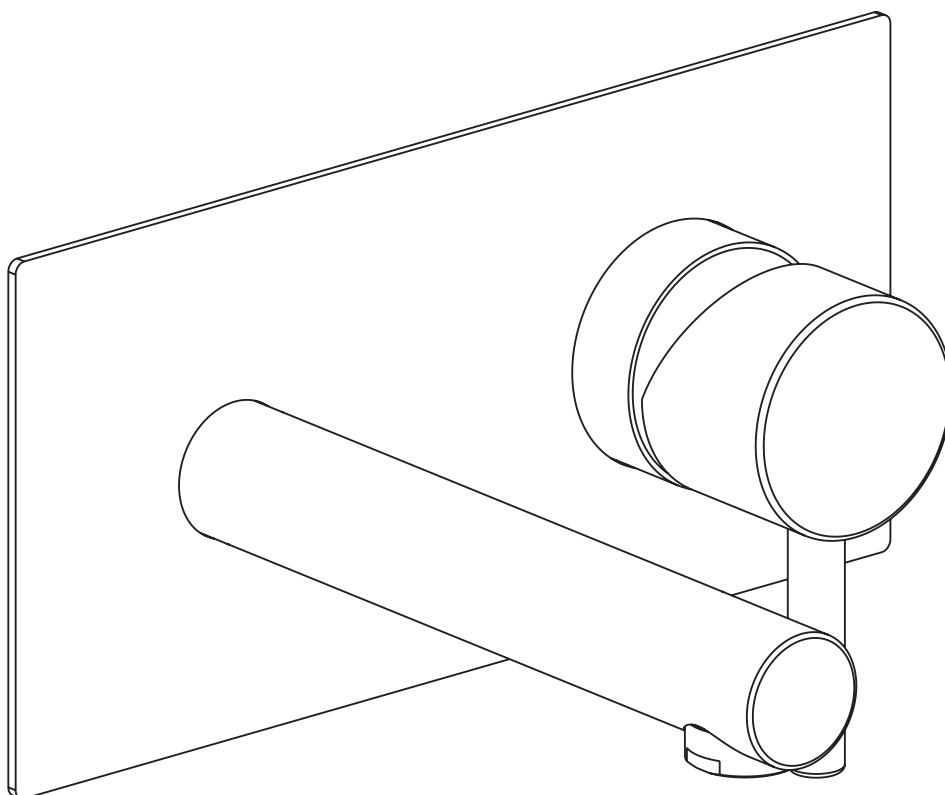

DMB
0035131X

SUPER[®]
INOX 

*Built-in part **0274006X** or **0274016X** mandatory

0035131X

EXTERNAL PART WALL - MOUNT WASHBASIN MIXER, 16CM SPOUT