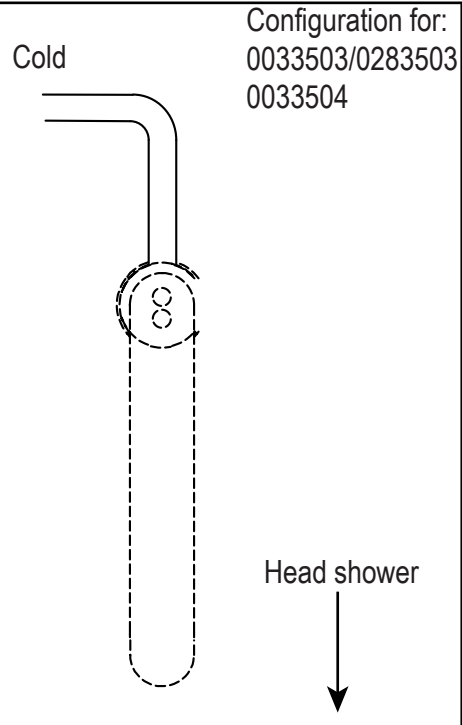

0,5 bar MAX. 5

1 bar 3

°C

80° MAX

65 45

Hard

Neutral Soft

1H

Made in Italy

1

2

3

4

Test the plant!

3 bar

12 hour