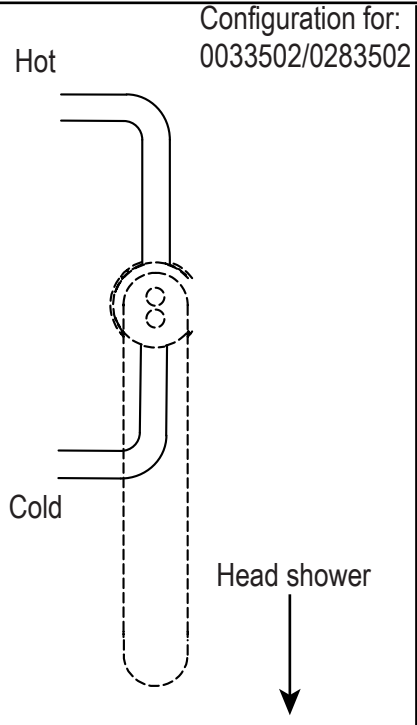

0,5 bar MAX. 5

1 bar 3

°C

80° MAX

65 45

Hard

Neutral Soft

1H

Made in Italy

1

2

3

4

Test the plant!

3 bar

12 hour