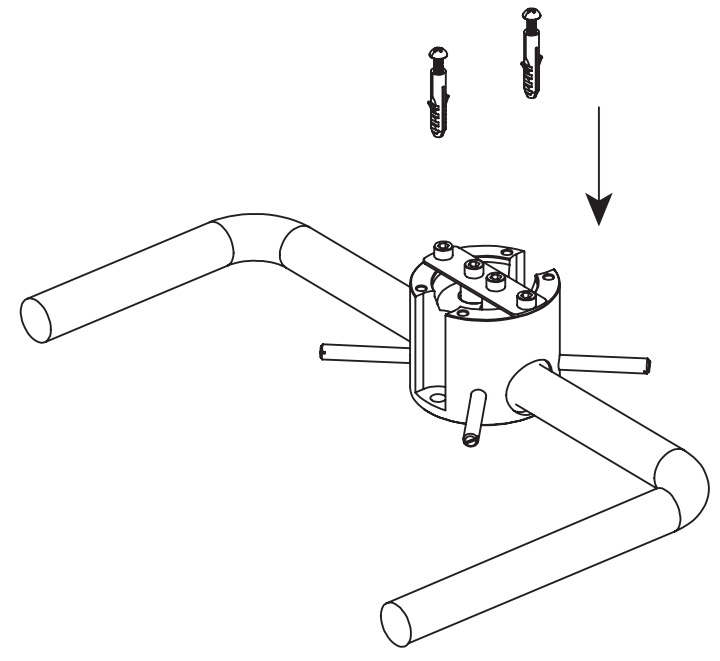

0,5 bar MAX. 5

1 bar 3

°C

80° MAX

65 45

Hard

Neutral Soft

1H

Made in Italy

1

2

3

4

Test the plant!

3 bar

12 hour