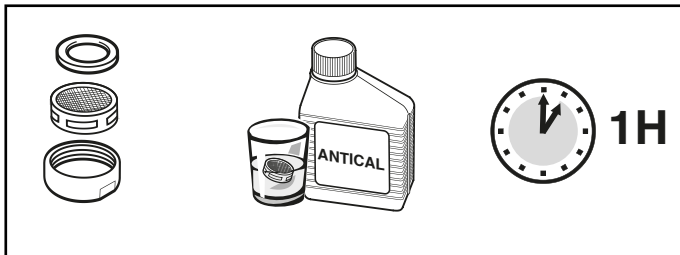

0031932...

**SUPER[®]
INOX** 

	P	P bar		MAX. 5		
	T	°C		-80° MAX		

**SUPER[®]
INOX** 

Made in Italy