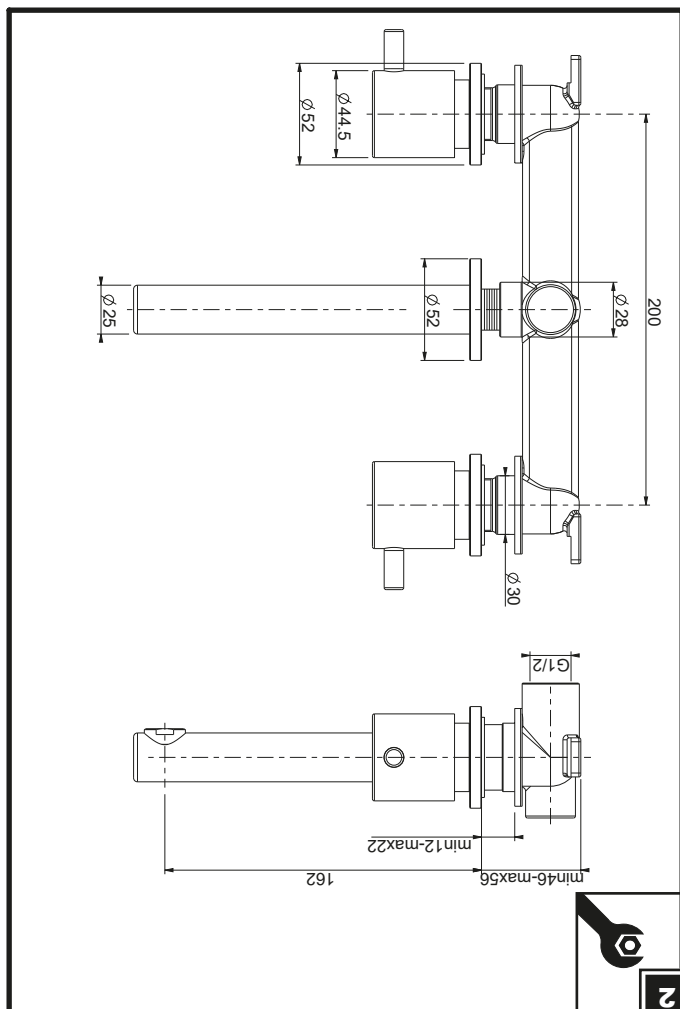

**SUPER[®]
INOX**

DMB
0031103

Made in Italy

	P	P bar	0.5		3		
	T	°C	-80° MAX		65	45	
	Q	l/min.	12				