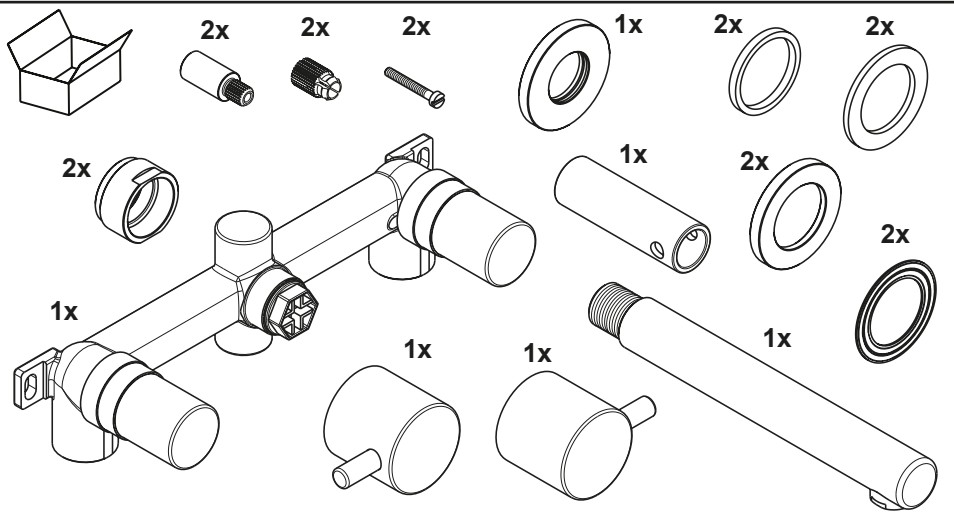

**SUPER[®]
INOX**

DMB
0031103

Made in Italy

	P	P bar	0.5		3		
	T	°C	-80° MAX		65	45	
	Q	l/min.	12				