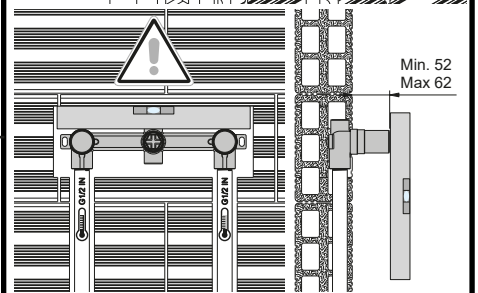

**SUPER[®]
INOX**

DMB
0031103

Made in Italy

	P	P bar	0.5		3		
	T	°C	-80° MAX		65	45	
	Q	l/min.	12				