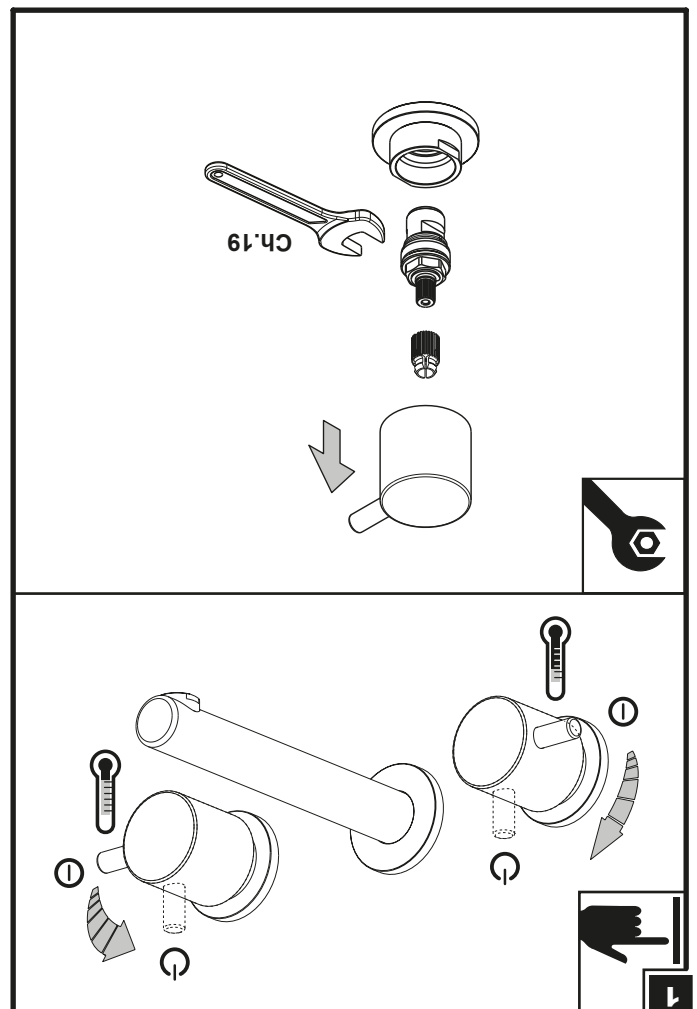

**SUPER[®]
INOX**

DMB
0031103

Made in Italy

	P	P bar	0.5		3		
	T	°C	-80° MAX		65	45	
	Q	l/min.	12				