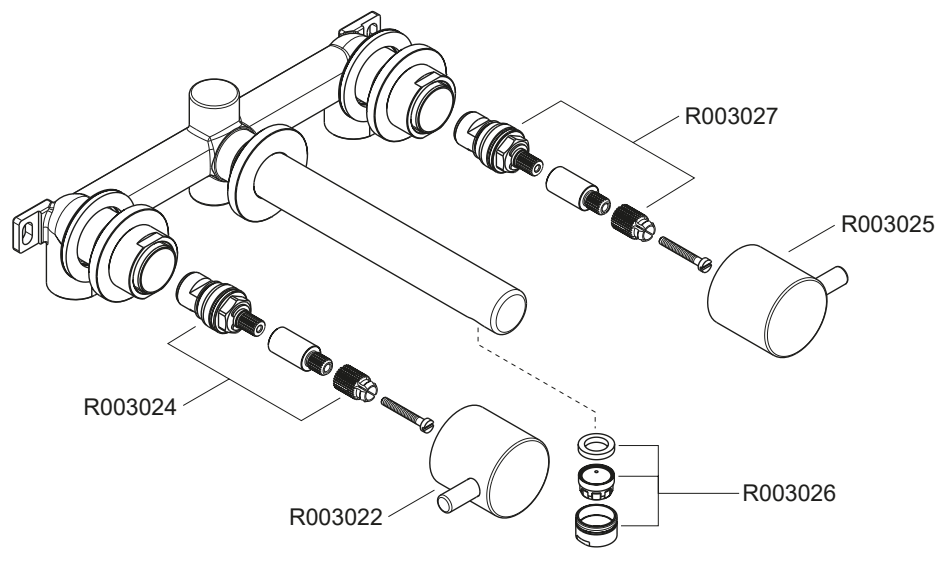

**SUPER[®]
INOX**

DMB
0031103

Made in Italy

	P	P bar	0.5		3		
	T	°C	-80° MAX		65	45	
	Q	l/min.	12				