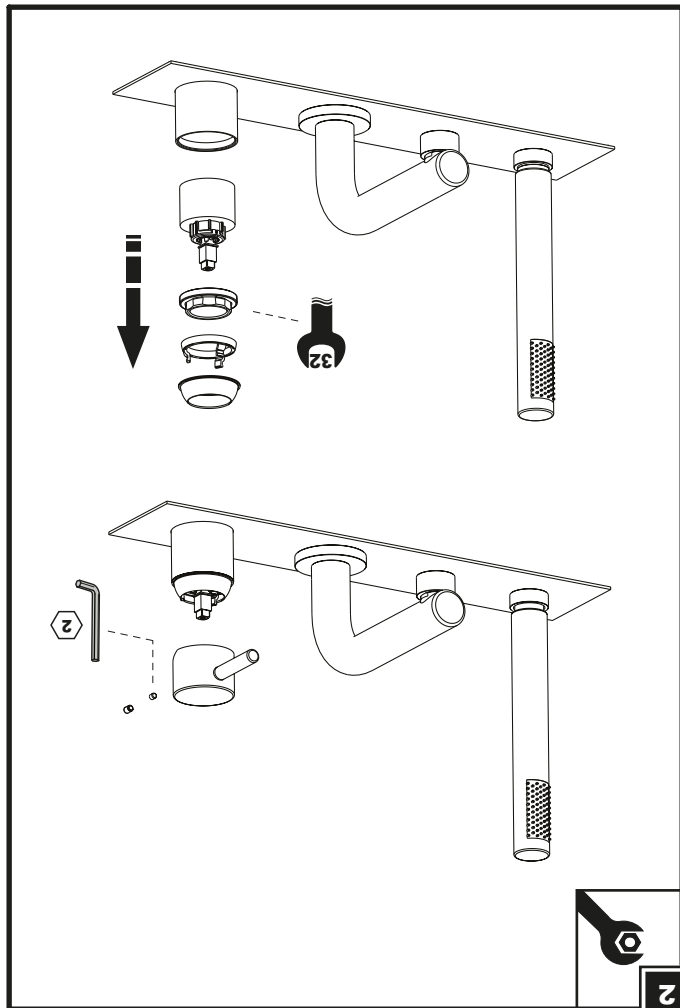

**SUPER<sup>®</sup>  
INOX**

Made in Italy

3

	<b>P</b>	P bar			
	<b>T</b>	°C			
	<b>Q</b>	(3 bar) l/min.			