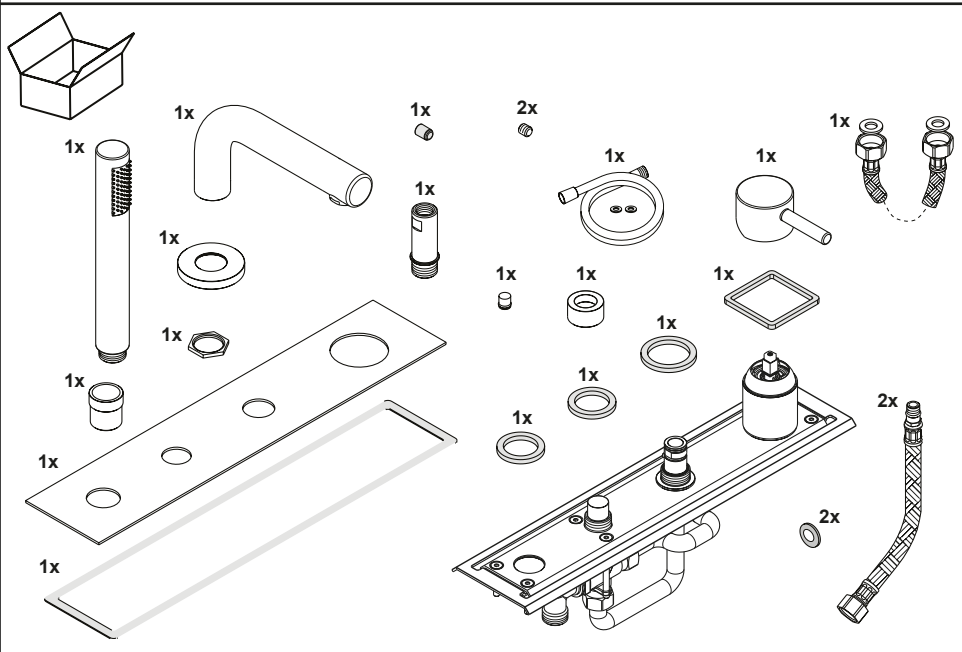

**SUPER<sup>®</sup>  
INOX**

Made in Italy

3

	<b>P</b>	P bar			
	<b>T</b>	°C			
	<b>Q</b>	(3 bar) l/min.			