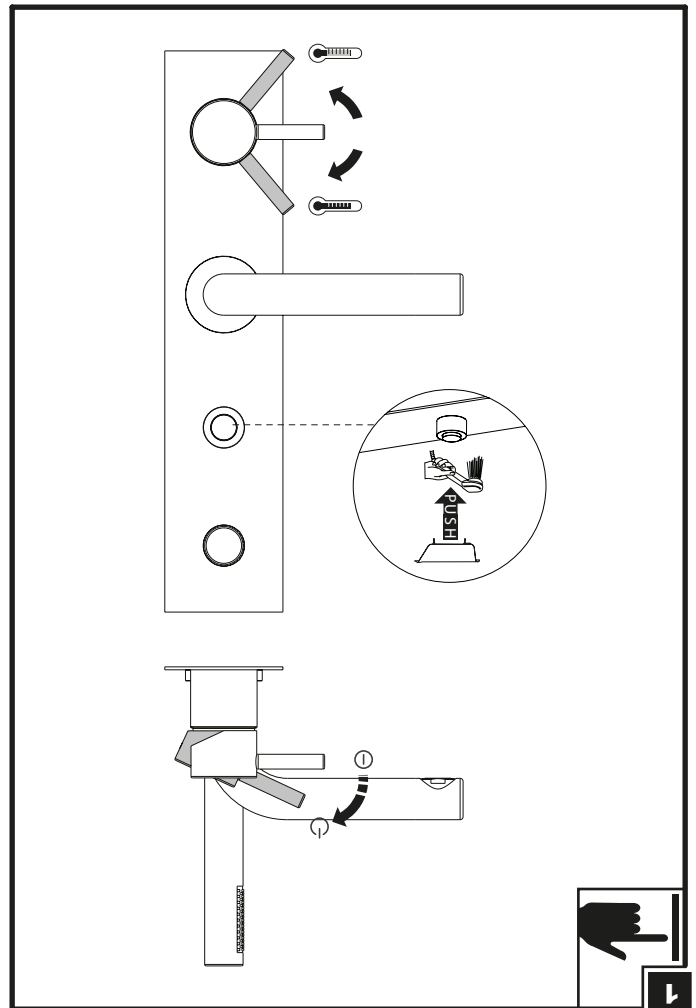

**SUPER<sup>®</sup>  
INOX**

Made in Italy

3

	<b>P</b>	P bar			
	<b>T</b>	°C			
	<b>Q</b>	(3 bar) l/min.			