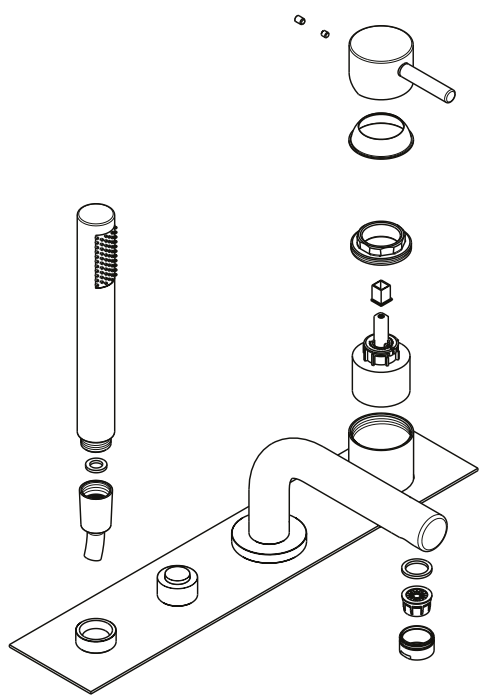

**SUPER<sup>®</sup>  
INOX**

Made in Italy

3

	<b>P</b>	P bar			
	<b>T</b>	°C			
	<b>Q</b>	(3 bar) l/min.			