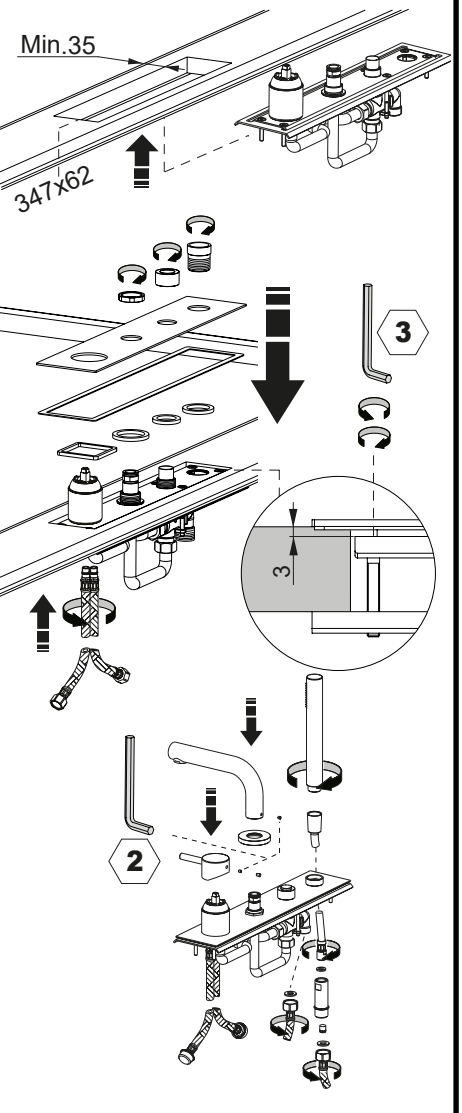

**SUPER<sup>®</sup>  
INOX**

Made in Italy

3

	<b>P</b>	P bar			
	<b>T</b>	°C			
	<b>Q</b>	(3 bar) l/min.			