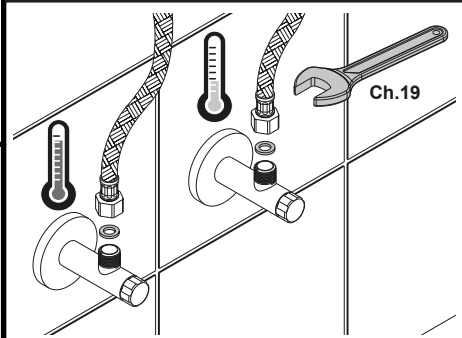

**SUPER<sup>®</sup>  
INOX**

Made in Italy

3

	<b>P</b>	P bar			
	<b>T</b>	°C			
	<b>Q</b>	(3 bar) l/min.			