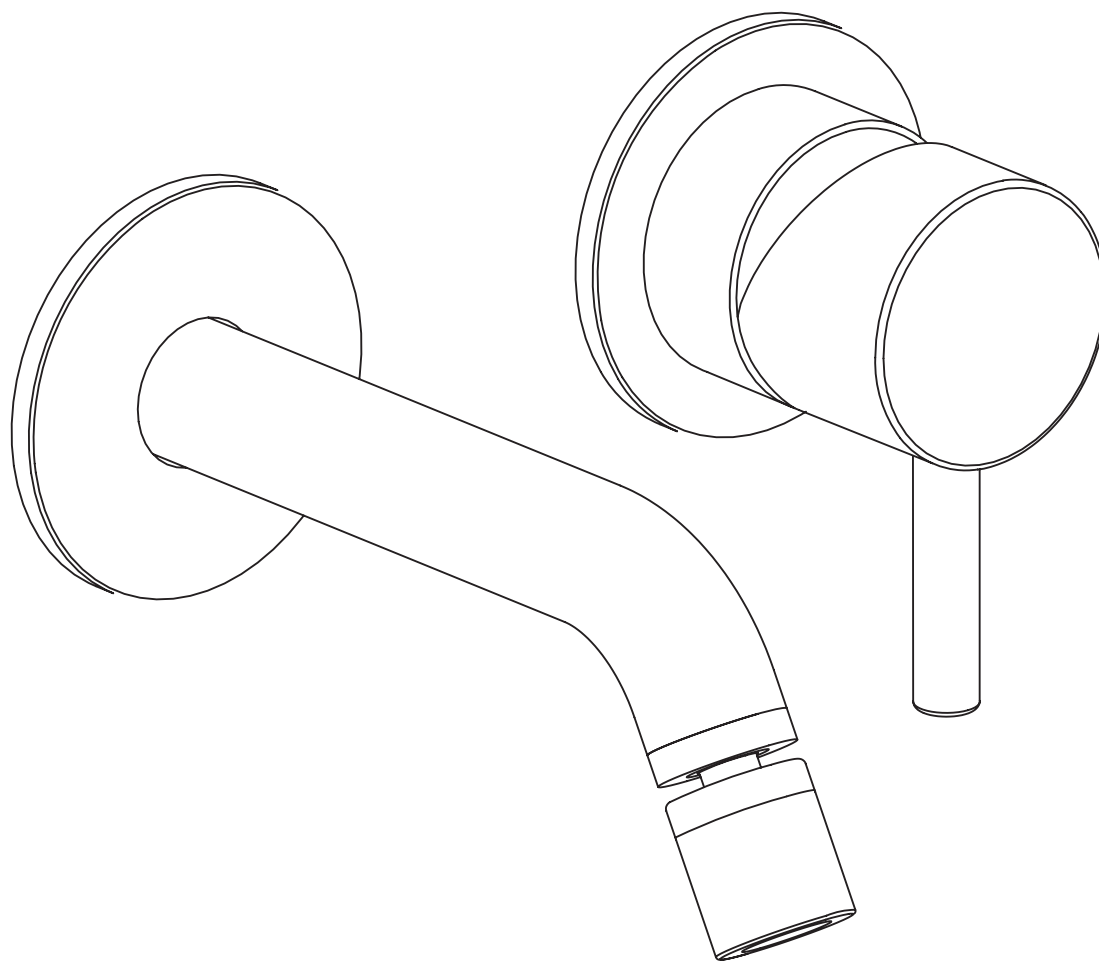

CAVE  
**0255132X**

**SUPER<sup>®</sup>**  
**INOX** 

\*Built-in part **0274006X** or **0274016X** mandatory

**0255132X**

**EXTERNAL PART** WALL - MOUNT BIDET MIXER