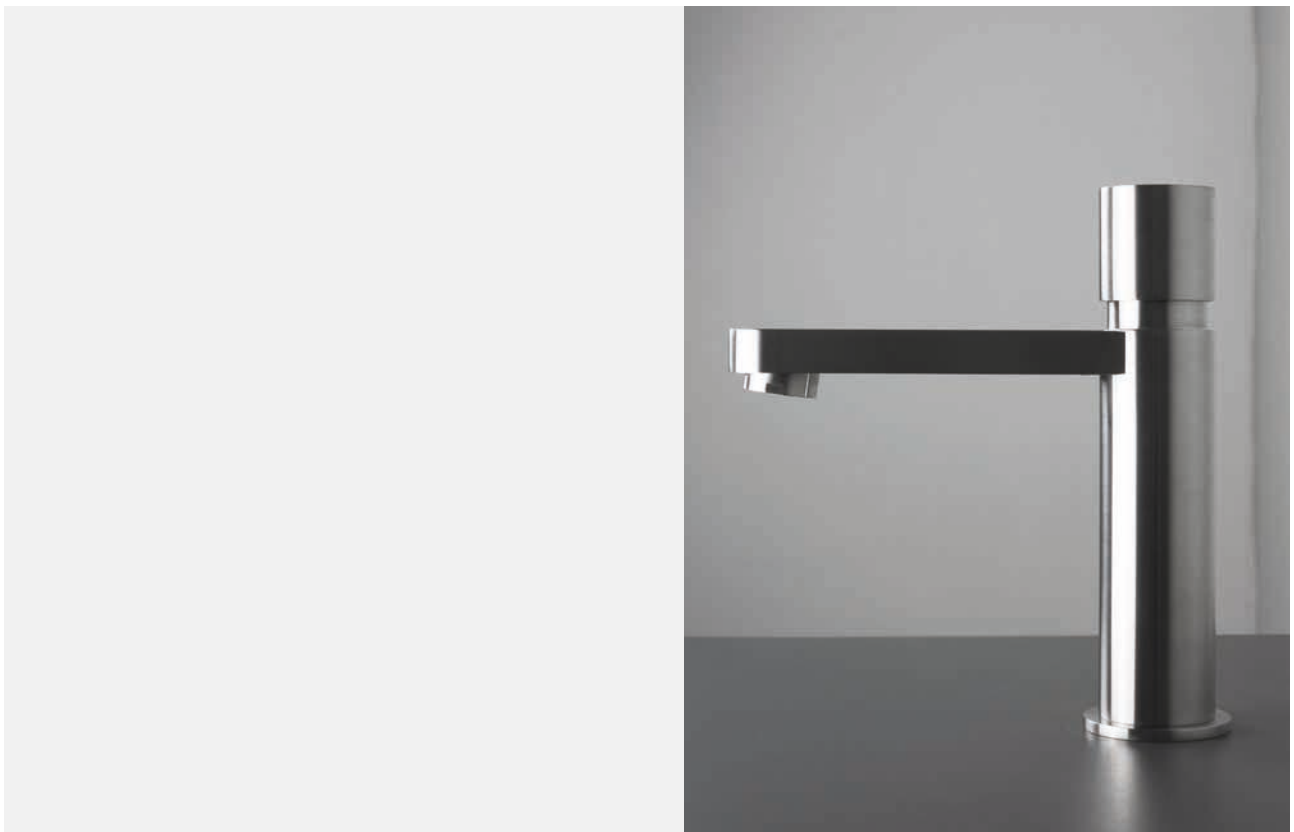

NEWS
2021

AXIS

Designed by Piet Billekens

0361119X

Inox 316L - Brushed

AXIS

Designed by Piet Billekens

11