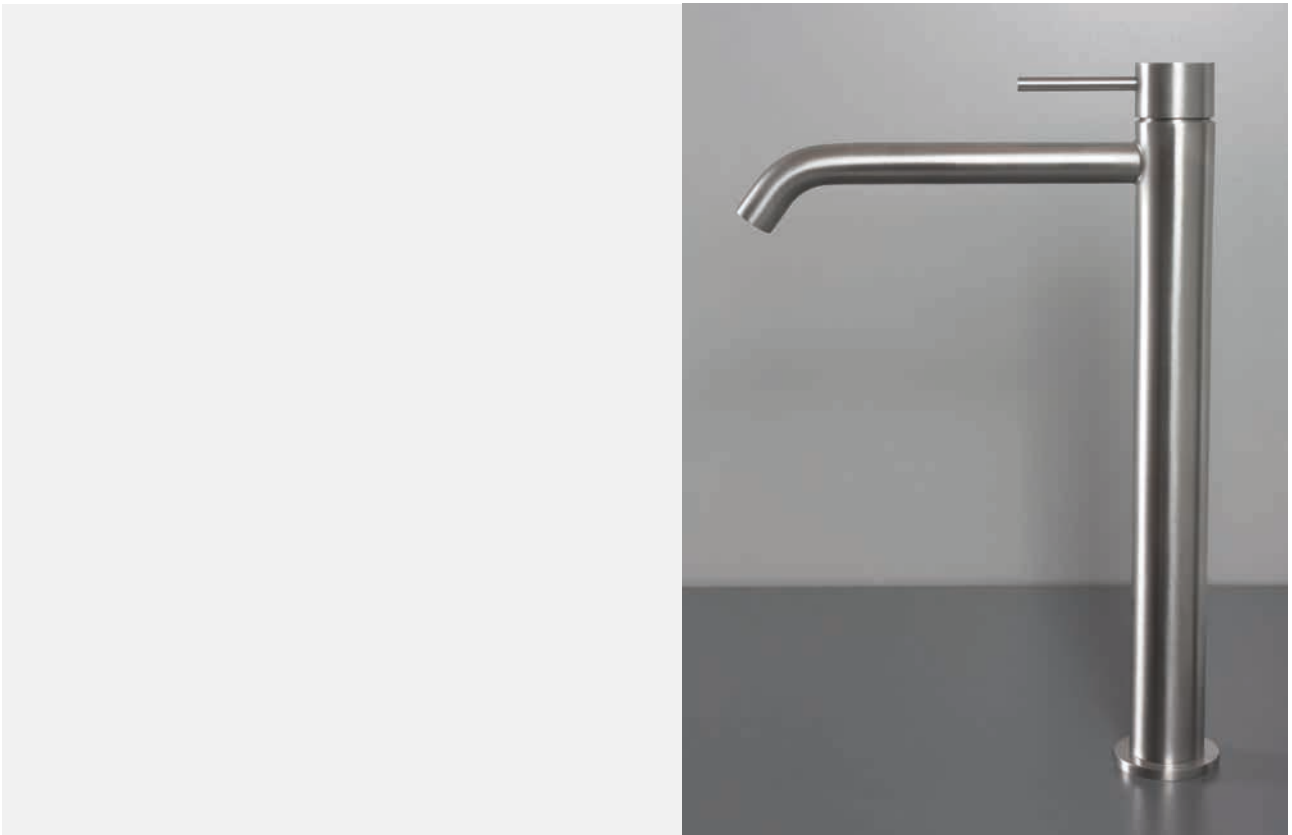

24

Super Inox Project

0341166X

Inox 316L - Brushed

0341120X

Inox 316L - Brushed

MARLEY

Super Inox Project