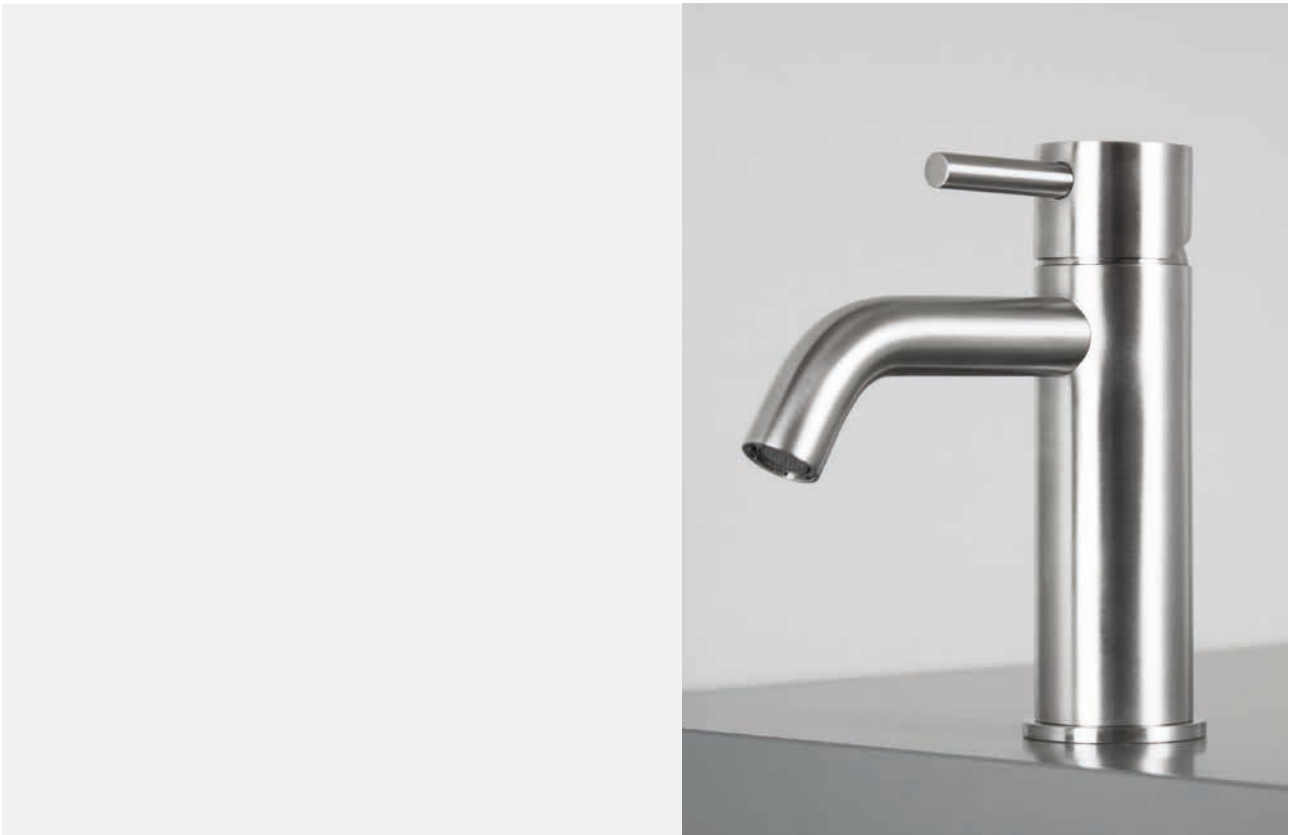

CAVE

Super Inox Project

87