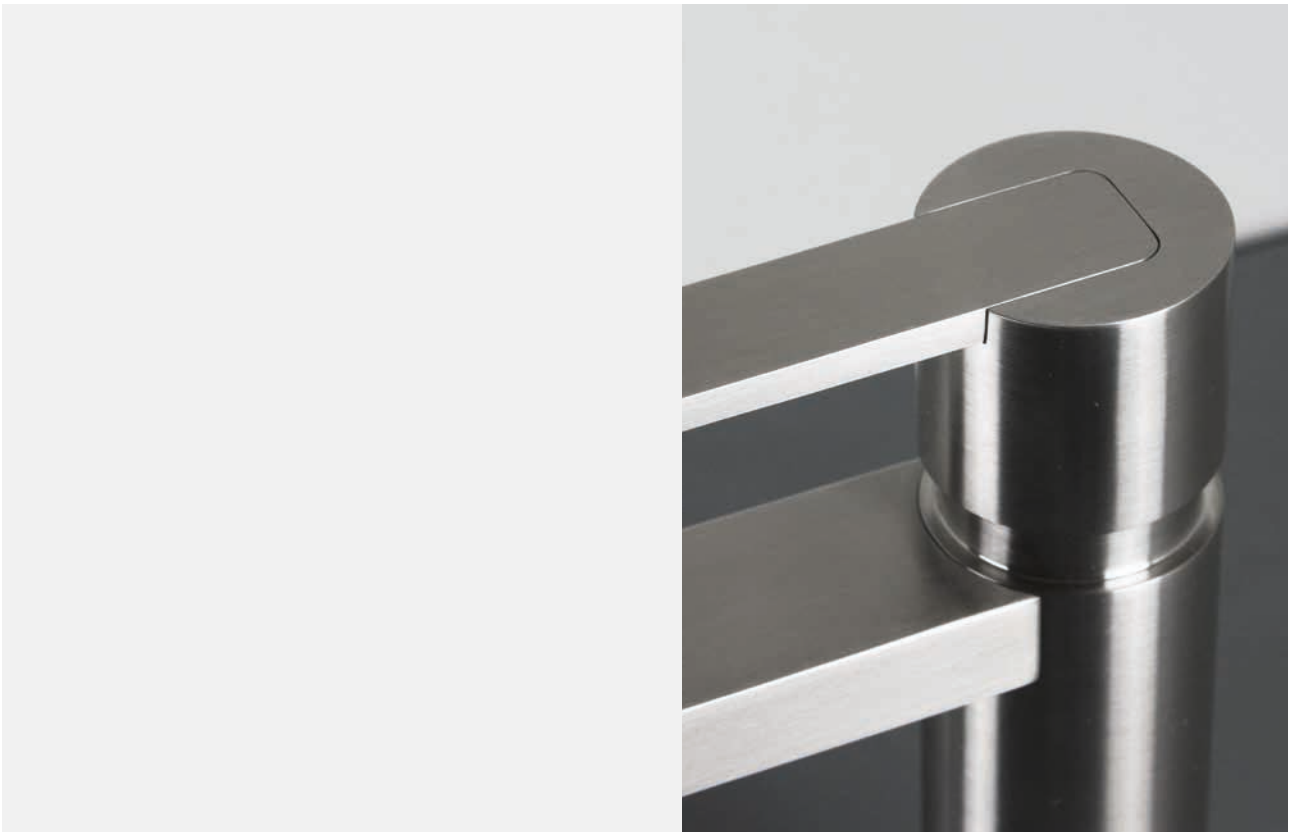

EXO

Designed by Piet Billekens

45