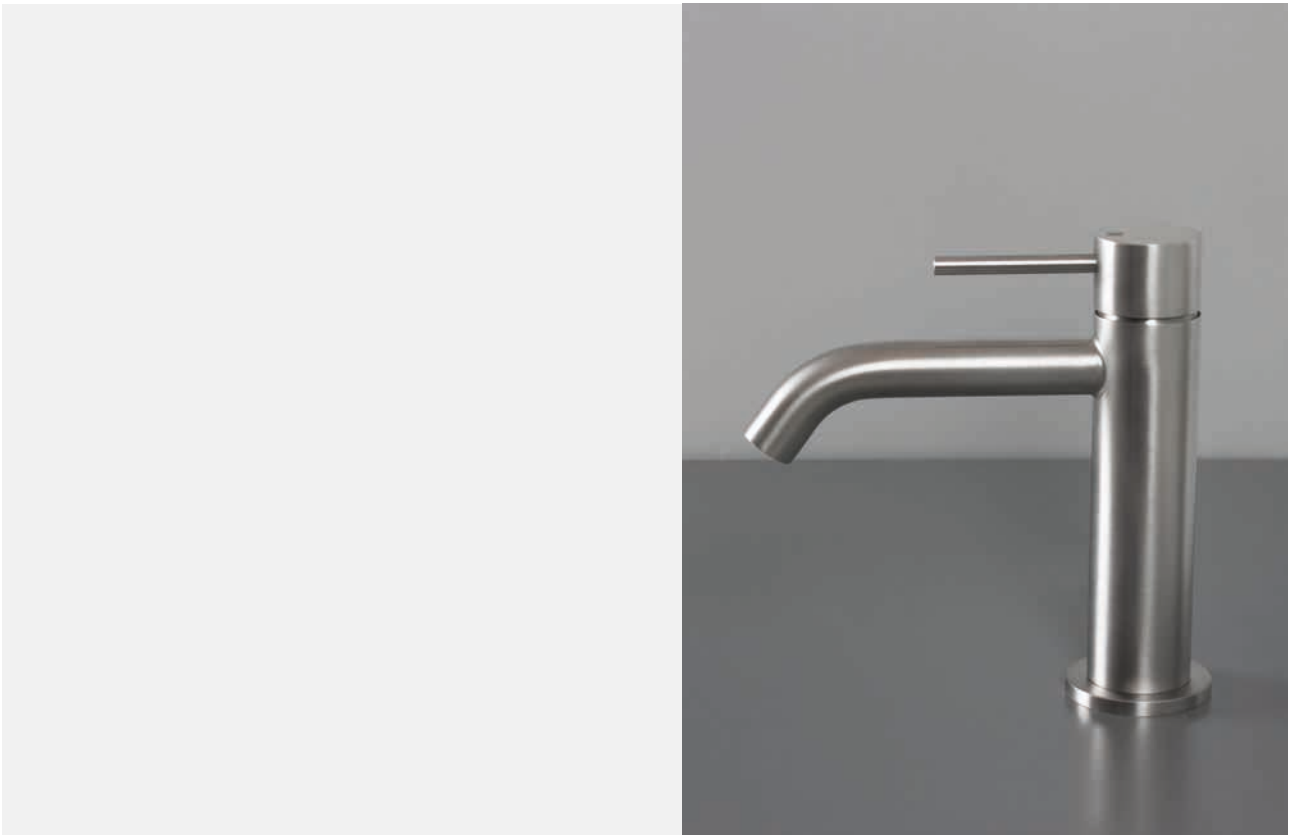

MARLEY

Super Inox Project

23