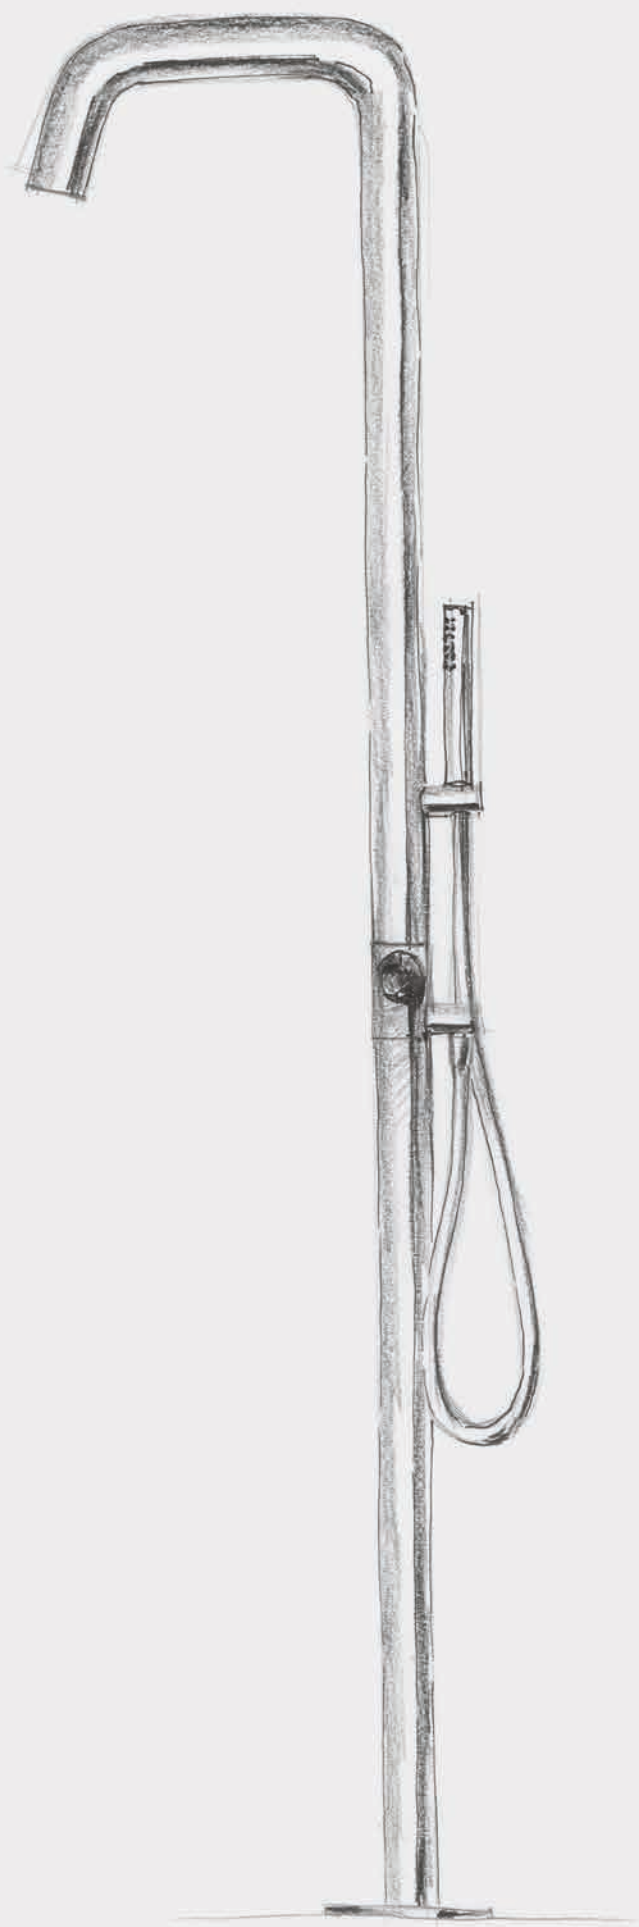

Inox 316L - Brushed

0031011X

Inox 316L - Brushed

DMB

Super Inox Project

111

0031080X

Inox 316L - Brushed