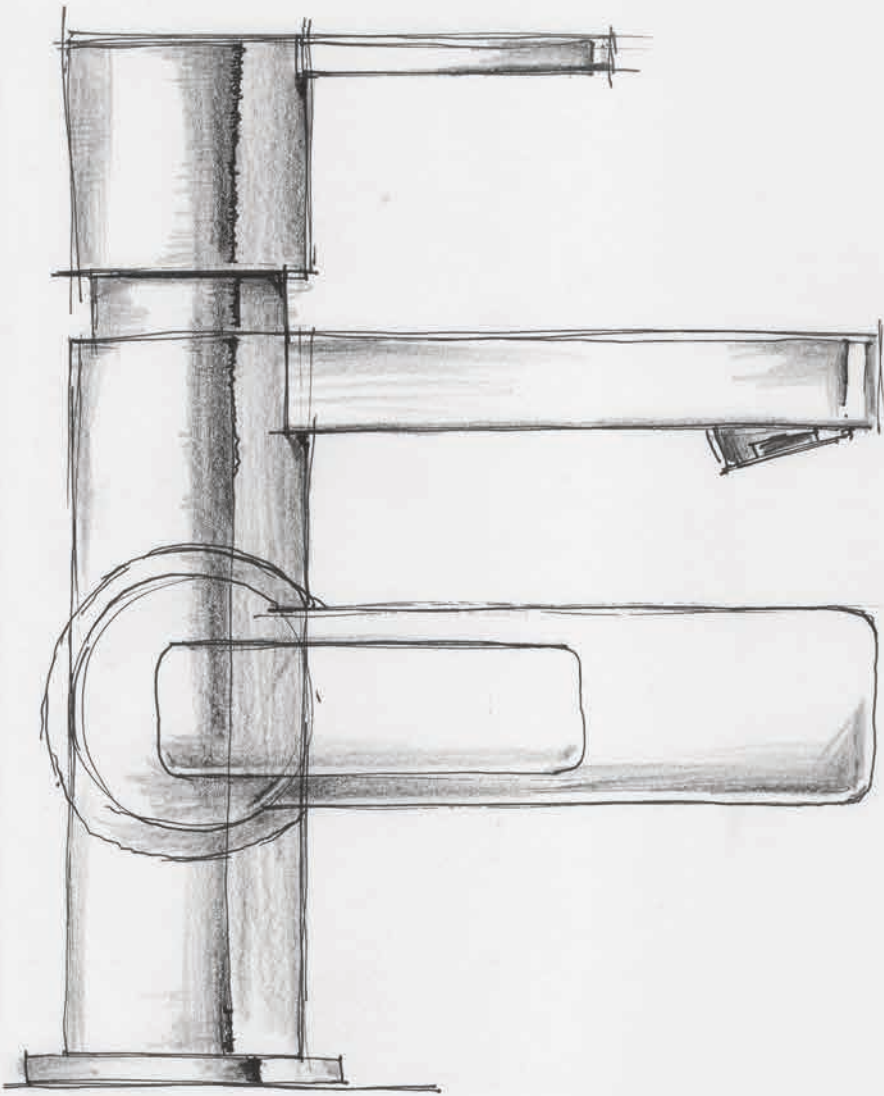

DYLAN

Super Inox Project

41

EXO

Designed by Piet Billekens

0301119X

Inox 316L - Brushed

EXO