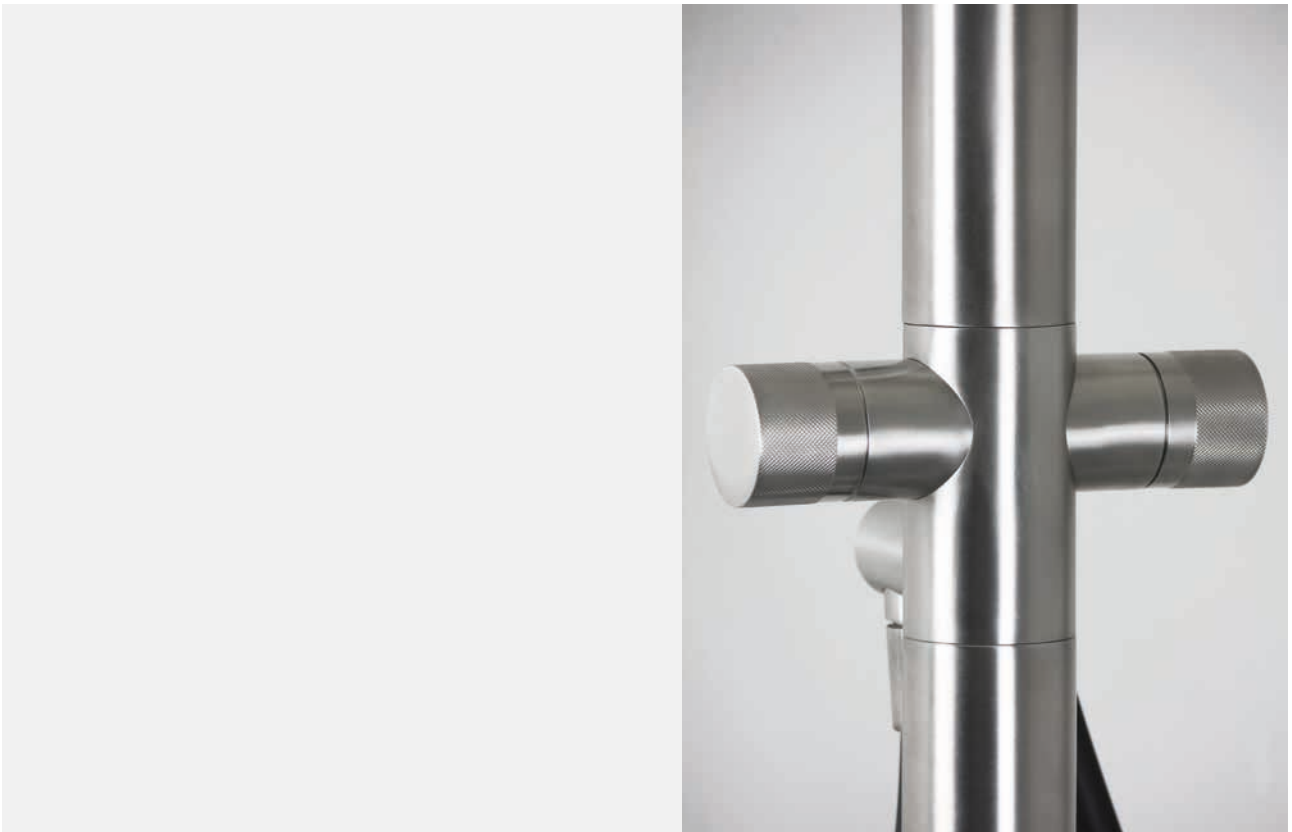

WELLNESS

0283502X

Inox 316L - Brushed

Designed by Piet Billekens

WELLNESS

100% Made in Italy

0033502X

Inox 316L - Brushed