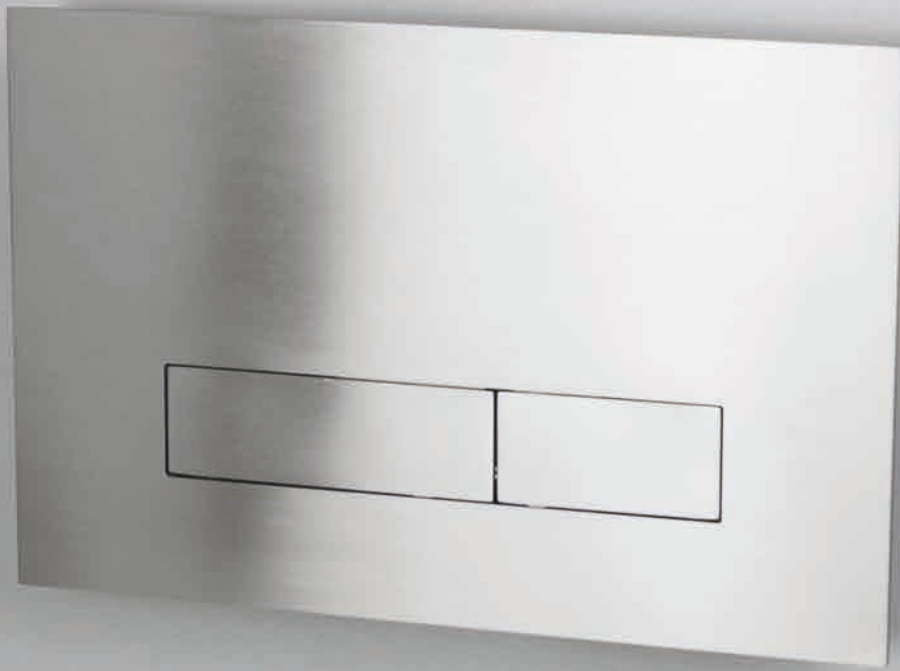

100% Made in Italy

0281064X
0281078X
0281130X

Inox 316L - Gun Metal

0031100X

Inox 316L - Brushed

SHOWER HOSE

Inox 316L - Brushed

TECHNICAL