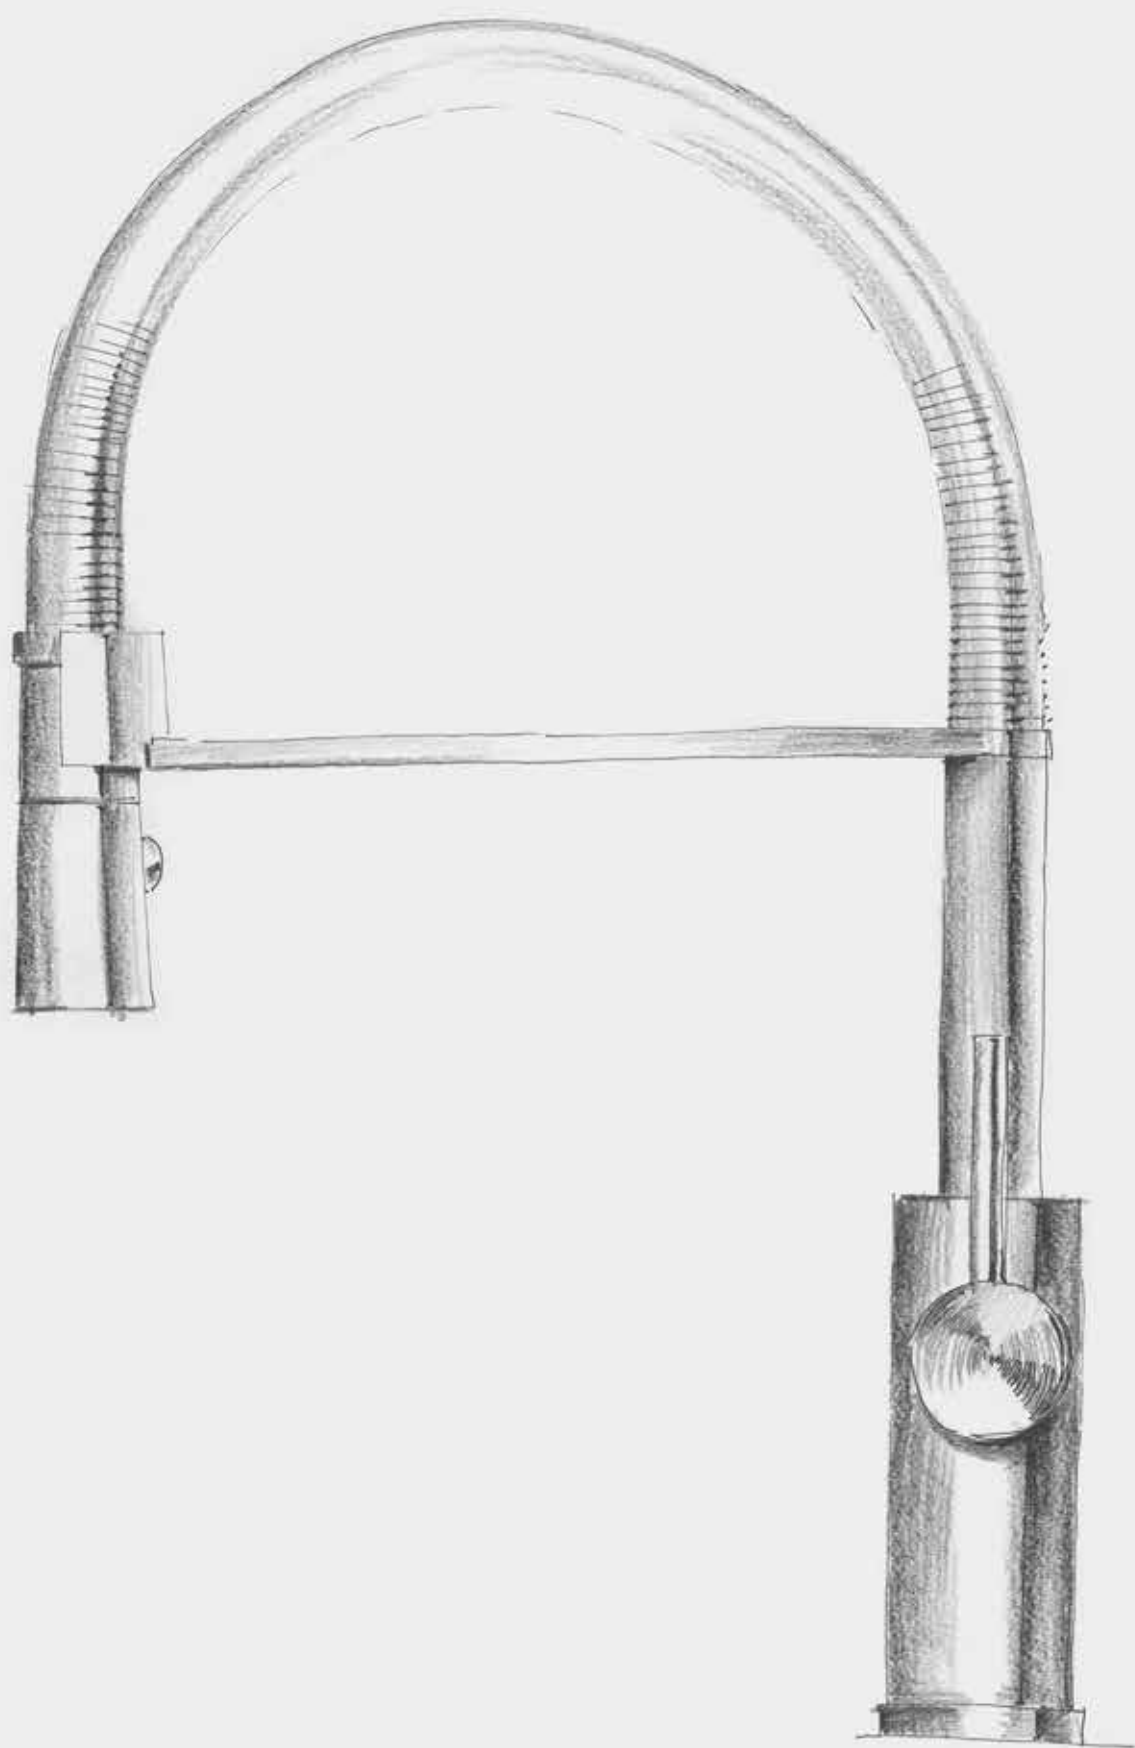

- Kitchen mixer inox 316L
- Round swivel spring spout
- 2 way pull-out antilimestone shower
- G3/8" inox flexible hoses

Cod. 022 021 139 140 141

RÉTRO

Design Piet Billekens

33

Colours 022 BRUSHED 021 POLISHED 139 COPPER 140 GUN METAL 141 HIGH BRASS