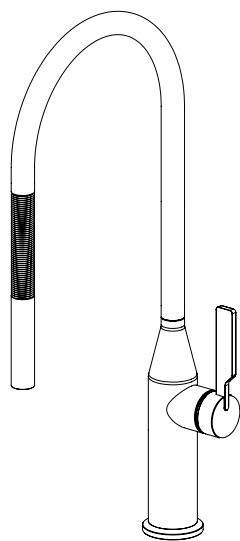

Colours

022
BRUSHED

021
POLISHED

139
COPPER

140
GUN METAL

141
HIGH BRASS