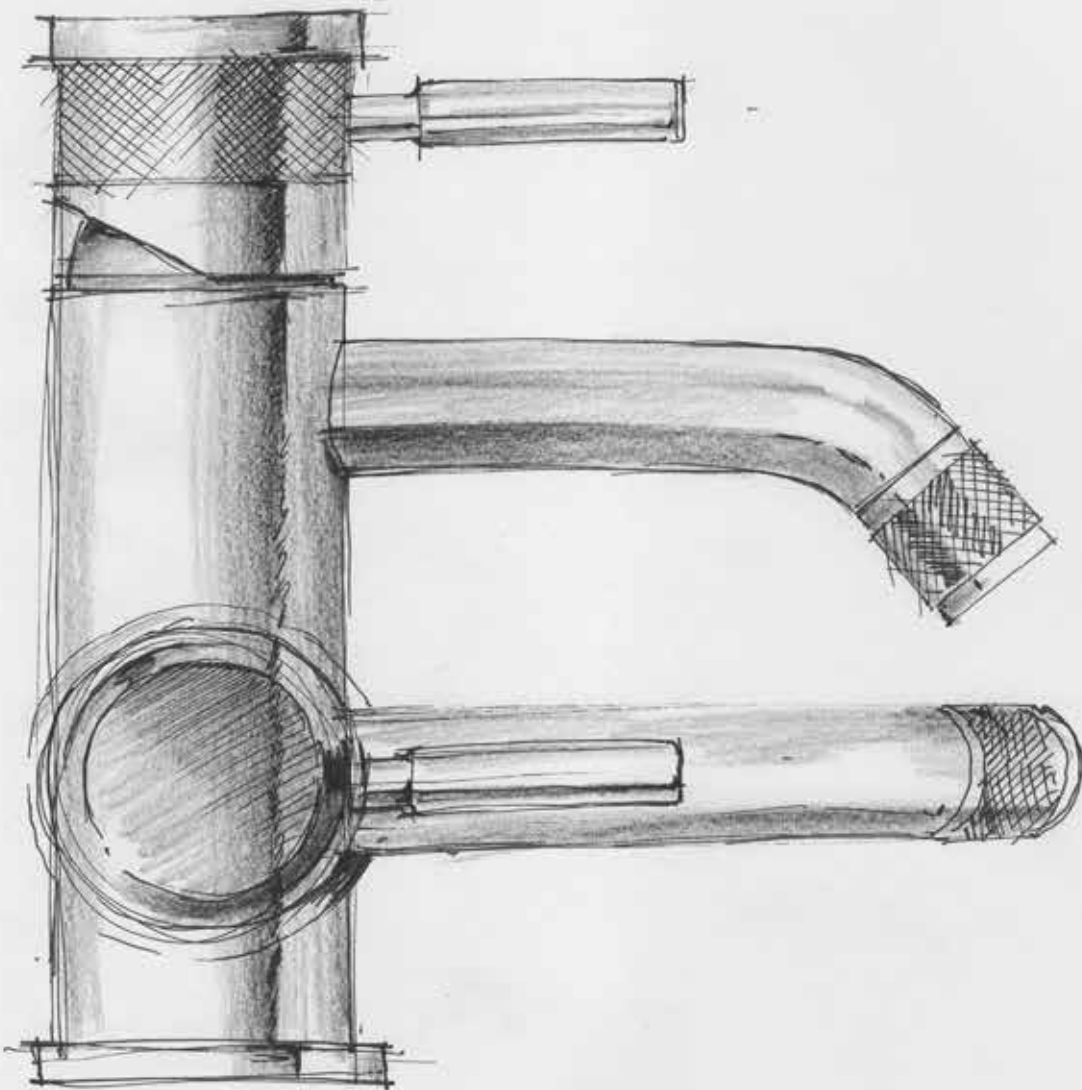

Cod. 022 021 139 140 141

K-SPRAY

Super Inox Project

25

Colours 022 021 139 140 141
 BRUSHED POLISHED COPPER GUN METAL HIGH BRASS

RÉTRO

Design Piet Billekens

0280105X