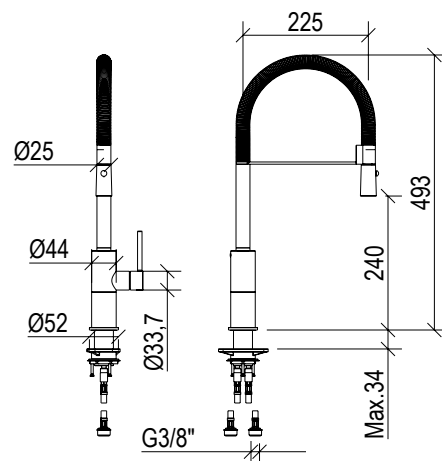

- Kitchen mixer inox 316L
- Round swivel spring spout
- 2 way pull-out antilimestone shower
- G3/8" inox flexible hoses

Cod. 022 021 139 140 141

RÉTRO

Design Piet Billekens

33

Colours 022 BRUSHED 021 POLISHED 139 COPPER 140 GUN METAL 141 HIGH BRASS