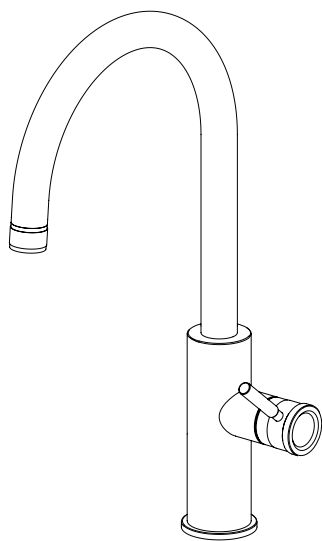

Colours   022   021   139   140   141
                 BRUSHED   POLISHED   COPPER   GUN METAL   HIGH BRASS