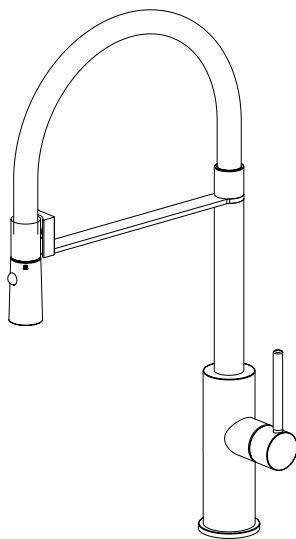

- Kitchen mixer inox 316L
- Round swivel spout with silicone coated
- 2 way pull-out antilimestone shower
- G3/8" inox flexible hoses

Cod. 022 021 139 140 141

DYLAN

Super Inox Project

45

Colours 022 021 139 140 141
 BRUSHED POLISHED COPPER GUN METAL HIGH BRASS