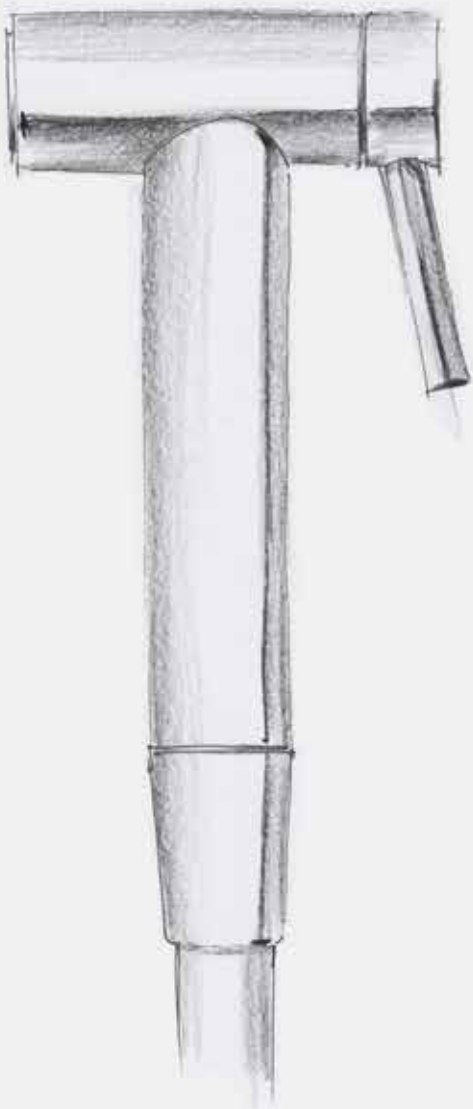

Cod. 022 021 139 140 141

PAPILLON

Design Piet Billekens

15

Colours 022 BRUSHED 021 POLISHED 139 COPPER 140 GUN METAL 141 HIGH BRASS

K-SPRAY

Super Inox Project

0340225X