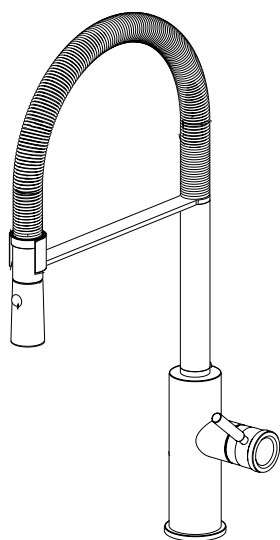

- Kitchen mixer inox 316L
- Round swivel spring spout
- 2 way pull-out antilimestone shower
- G3/8" inox flexible hoses

Cod. 022 021 139 140 141

RÉTRO

Design Piet Billekens

33

Colours 022 BRUSHED 021 POLISHED 139 COPPER 140 GUN METAL 141 HIGH BRASS