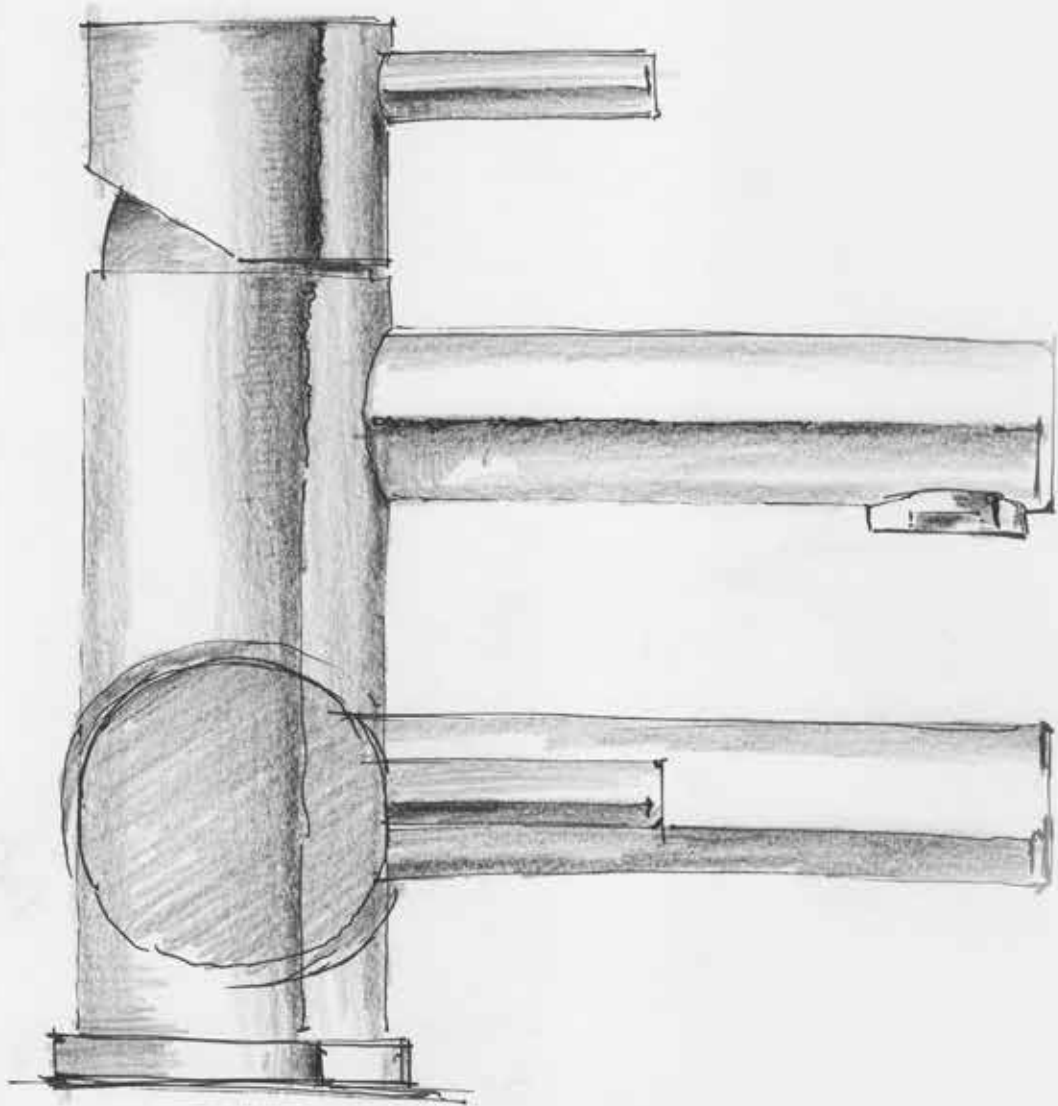

Cod. 022 021 139 140 141

DYLAN

Super Inox Project

47

Colours 022 021 139 140 141
 BRUSHED POLISHED COPPER GUN METAL HIGH BRASS

DMB

Super Inox Project

DMB