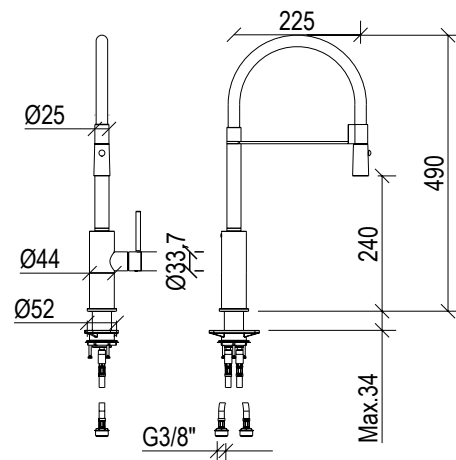

- Kitchen mixer inox 316L
- Round swivel spout with silicone coated
- 2 way pull-out antilimestone shower
- G3/8" inox flexible hoses

Cod. 022 021 139 140 141

DYLAN

Super Inox Project

45

Colours 022 021 139 140 141
 BRUSHED POLISHED COPPER GUN METAL HIGH BRASS