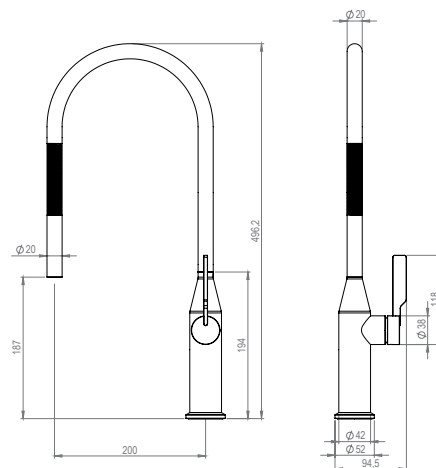

Colours

022
BRUSHED

021
POLISHED

139
COPPER

140
GUN METAL

141
HIGH BRASS