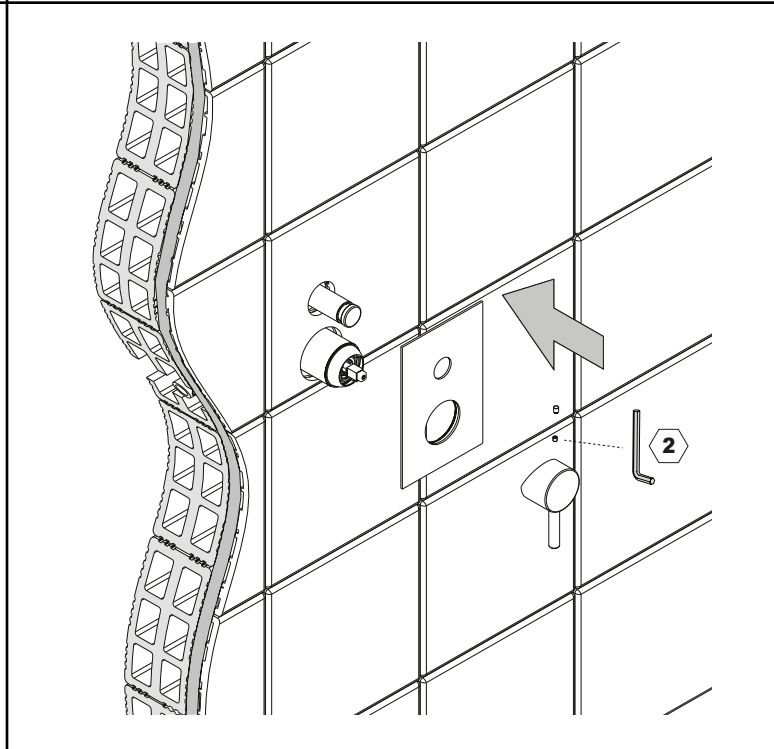

**SUPER[®]
INOX**

Made in Italy

	P	P bar		3  
 	T	°C		 
	Q	l/min.	12 	20 