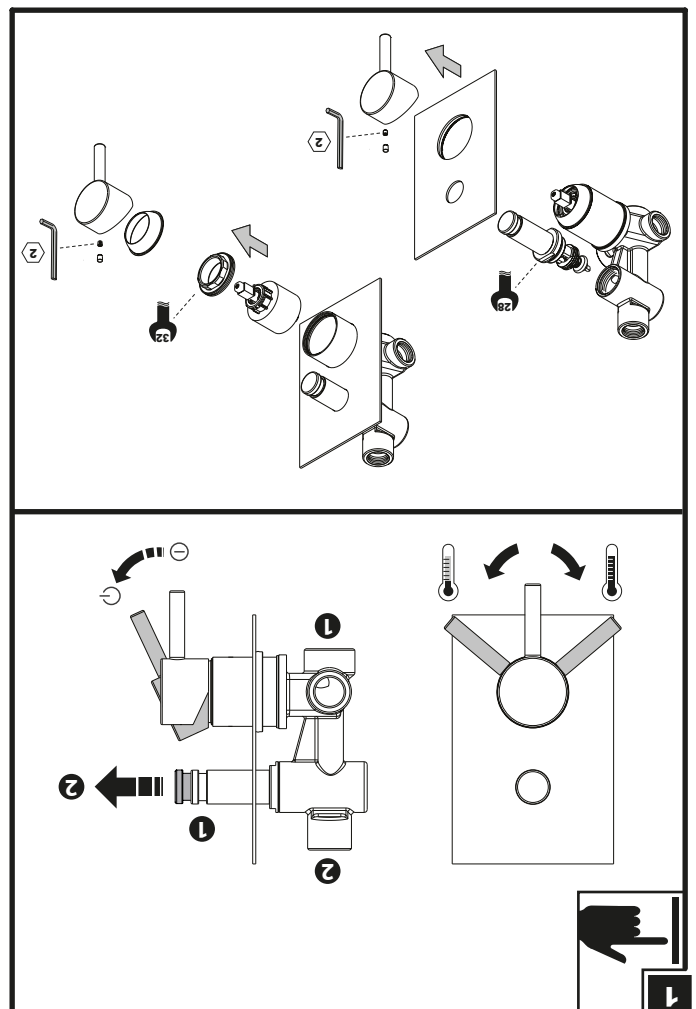

**SUPER[®]
INOX**

Made in Italy

	P	P bar		3  
 	T	°C		 
	Q	l/min.	12 	20 