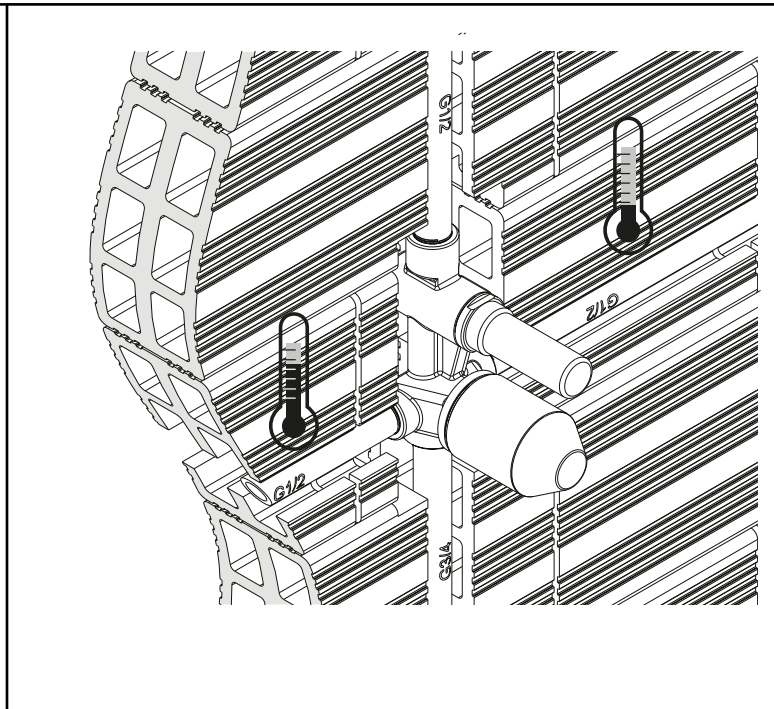

**SUPER[®]
INOX**

Made in Italy

	P	P bar		3  
 	T	°C		 
	Q	l/min.	12 	20 