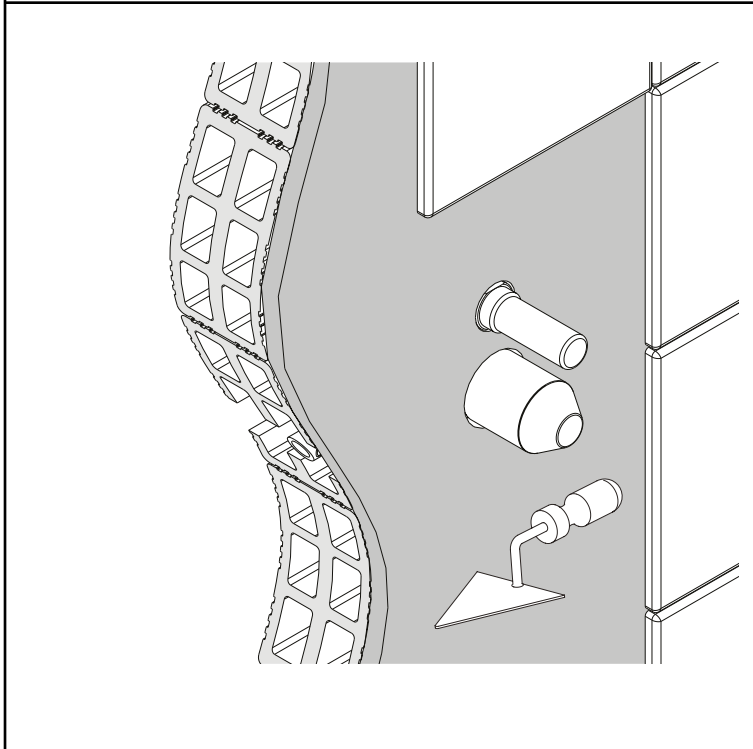

**SUPER[®]
INOX**

Made in Italy

	P	P bar		3  
 	T	°C		 
	Q	l/min.	12 	20 