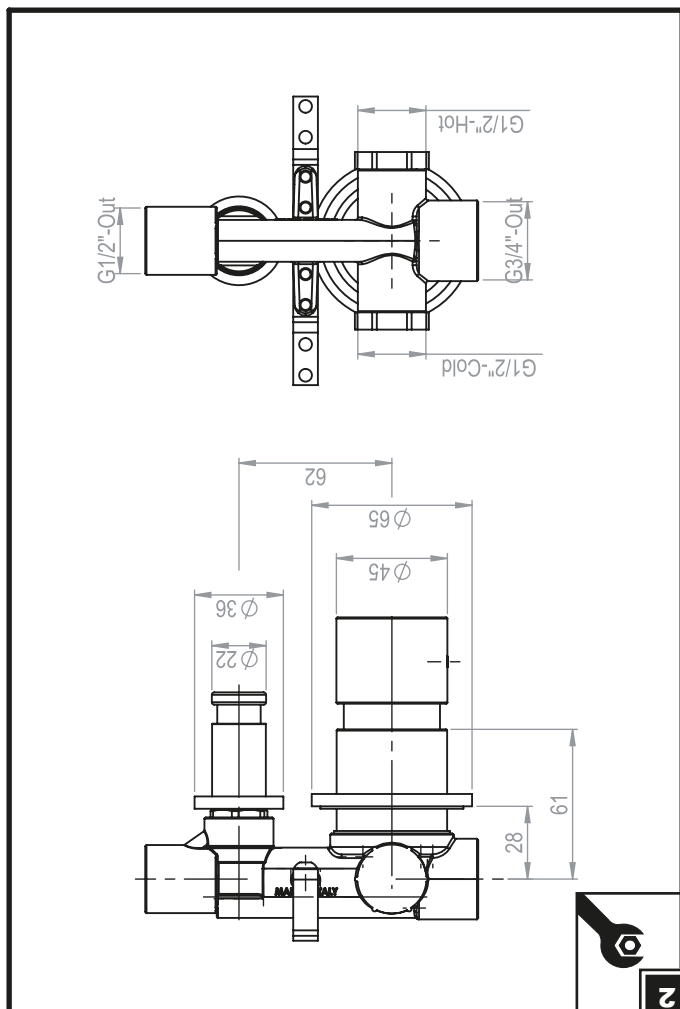

**SUPER[®]
INOX**

Made in Italy

	P	P bar		3  
 	T	°C		 
	Q	l/min.	12 	20 