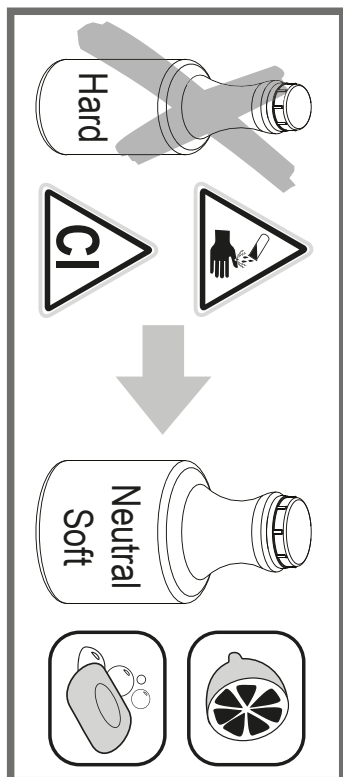

# SUPER INOX®

Made in Italy

0031935X

0301935X

1

Connect and test the plant (3bar)

2

3