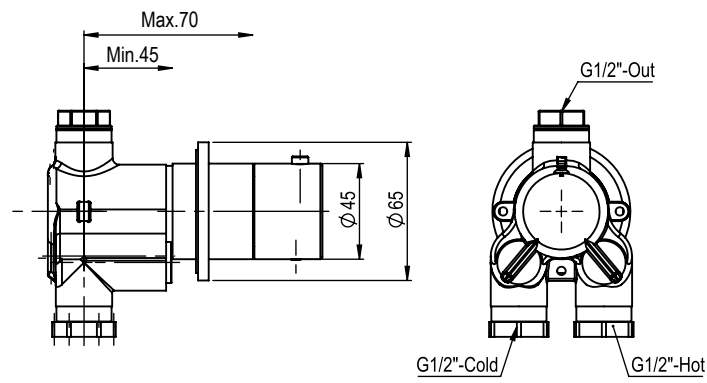

# SUPER INOX®

Made in Italy

0031935X

0301935X

1

Connect and test the plant (3bar)

2

3