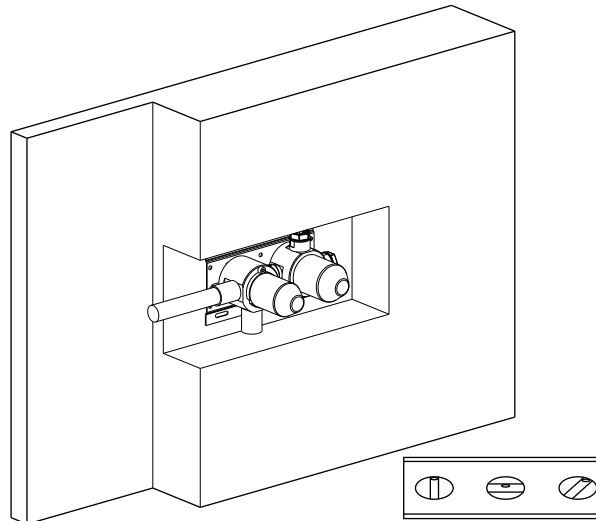

SUPER[®] INOX

Made in Italy

0274004X

1

Depth Min.54 Max.75 with wall cladding

2

3

3.1