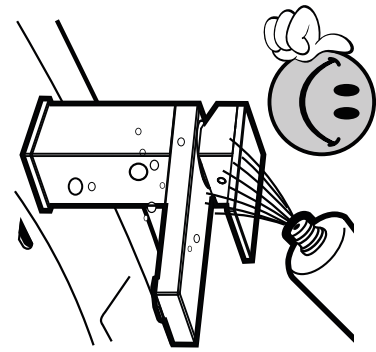

SUPER[®] INOX

Made in Italy

0274004X

1

Depth Min.54 Max.75 with wall cladding

2

3

3.1