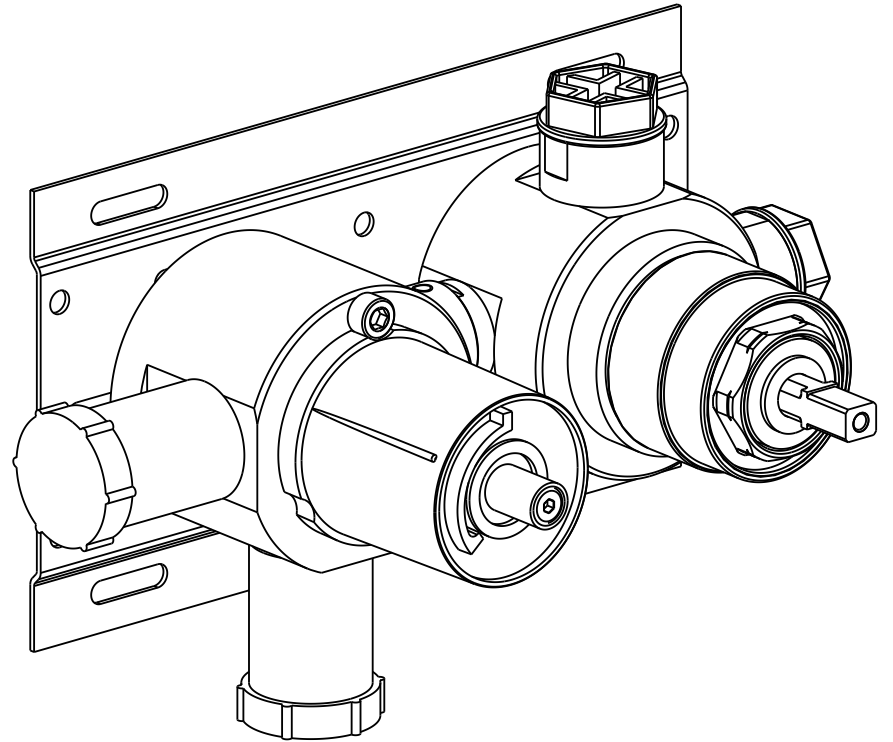

SUPER[®] INOX

Made in Italy

0274004X

1

Depth Min.54 Max.75 with wall cladding

2

3

3.1

After the operation 3, Test the plant!

If the test is Ok, go with the point 4!

4