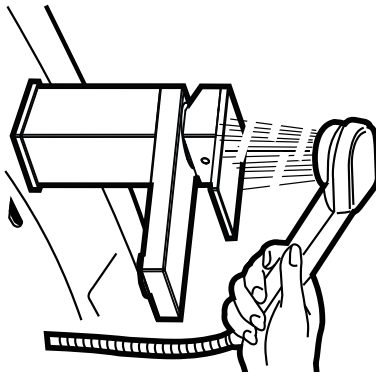

SUPER[®] INOX

Made in Italy

0274004X

1

Depth Min.54 Max.75 with wall cladding

2

3

3.1