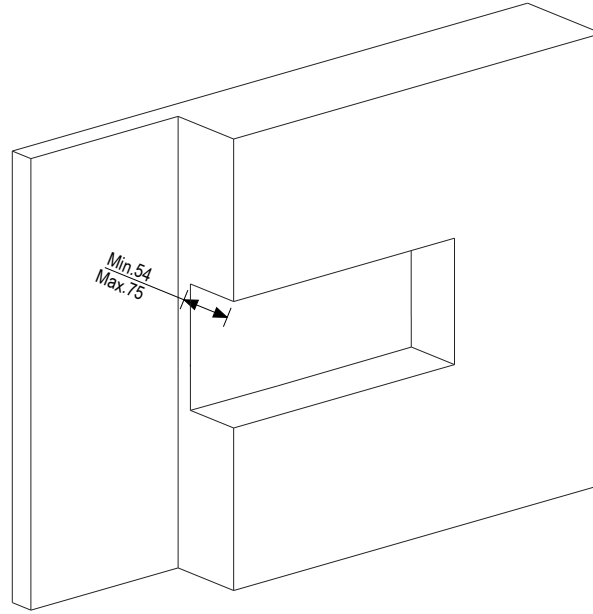

SUPER[®] INOX

Made in Italy

0274004X

1

Depth Min.54 Max.75 with wall cladding

2

3

3.1