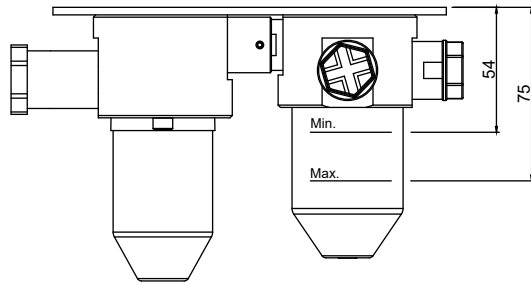

SUPER[®] INOX

Made in Italy

0274004X

1

Depth Min.54 Max.75 with wall cladding

2

3

3.1