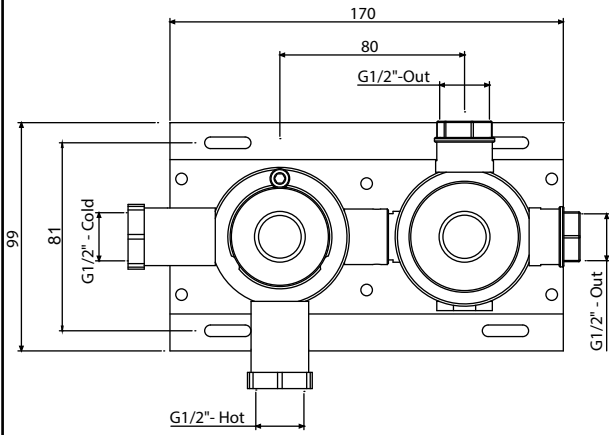

SUPER[®] INOX

Made in Italy

0274004X

1

Depth Min.54 Max.75 with wall cladding

2

3

3.1