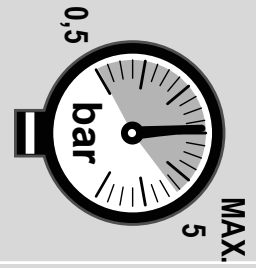

SUPER[®] INOX

Made in Italy

0274004X

1

Depth Min.54 Max.75 with wall cladding

2

3

3.1