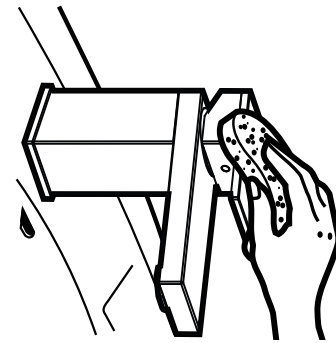

SUPER[®] INOX

Made in Italy

0274004X

1

Depth Min.54 Max.75 with wall cladding

2

3

3.1