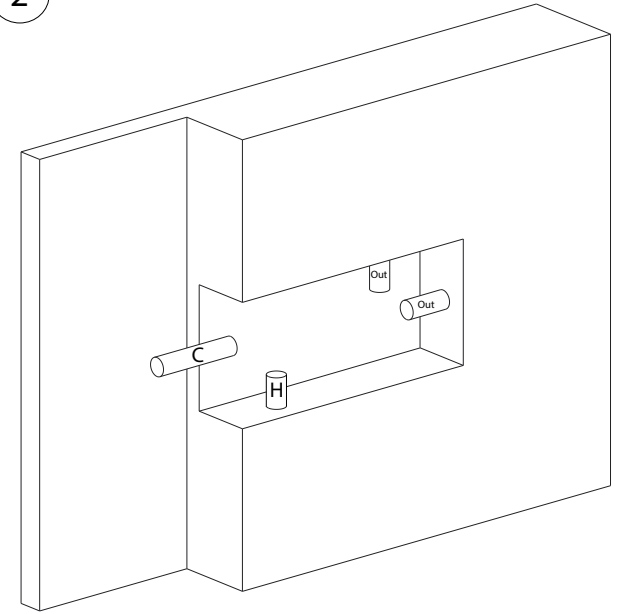

SUPER[®] INOX

Made in Italy

0274004X

1

Depth Min.54 Max.75 with wall cladding

2

3

3.1