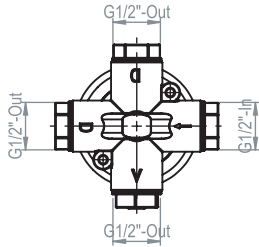

SUPER
INOX®

Made in Italy

1

2

Min. $\phi 49$
Max. $\phi 55$

 Test the plant!

3

4