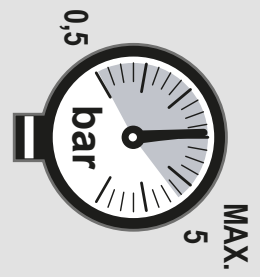

SUPER[®]
INOX 

Made in Italy

0251141X

1

Min. ϕ 48,5
Max. ϕ 52

2

3