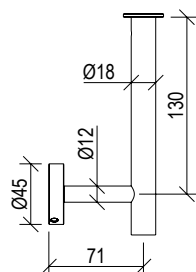

0032025X

- Porta rotolo a parete verticale

- Wall-mount vertical toilet paper holder

Cod. 022 021 PVD PVD SPECIAL