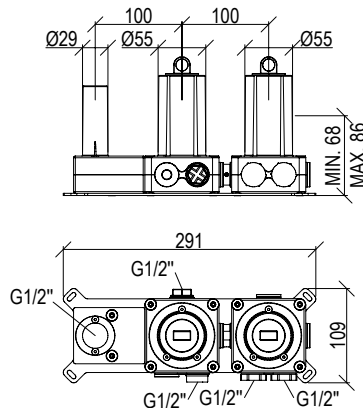

0474046X PARTE INCASSO · BUILT-IN PART

*

- Miscelatore monocomando incasso 3 VIE
- Deviatore rotativo **senza STOP**
- Presa acqua

- **3-WAY** built-in mixer
- Rotating diverter **without STOP**
- Water connection

3 VIE WAY

1/2"

R007001-000

R001106-000

L/Min.

Cod. 022 021 PVD PVD SPECIAL