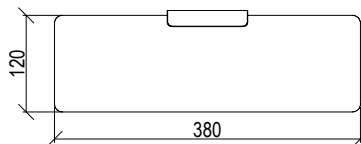

0032042X

- Mensola a parete
- Ripiano e supporto in acciaio

- Wall-mount shelf
- Stainless steel shelf and support

Cod. 022 021 PVD PVD SPECIAL