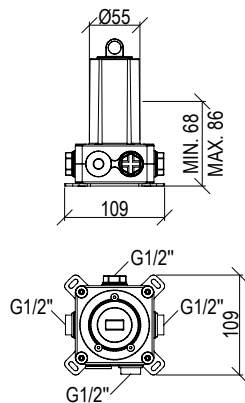

0474018X PARTE INCASSO · BUILT-IN PART

*

- Deviatore rotativo incasso **3 VIE** senza STOP
- **3-WAY** built-in rotating diverter **without STOP**

3 VIE WAY

R001106-000

L/Min.

1/2"

Cod. 000