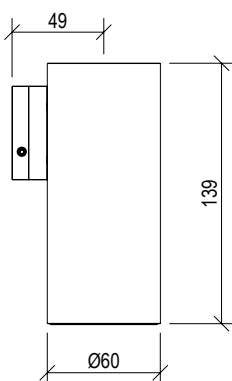

0032001X

- Bicchiere porta spazzolini a parete
- Wall-mount toothbrush holder

Cod. 022 021 PVD PVD SPECIAL