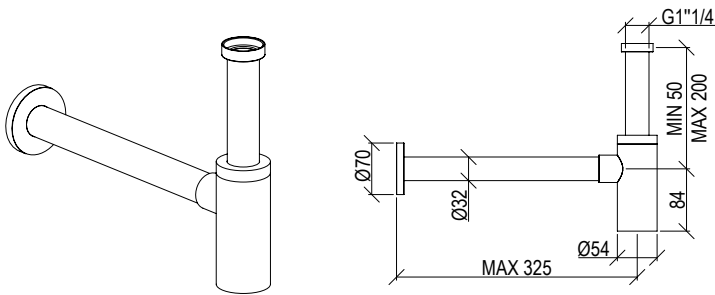

0031079X

- Sifone minimale tondo
- *Minimal round siphon*

AISI
304L

Cod. 022 021 PVD PVD SPECIAL