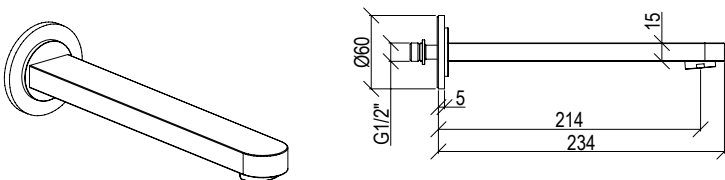

R014004-000

Cod. 022

021

L/Min.

PVD

1/2"

PVD SPECIAL