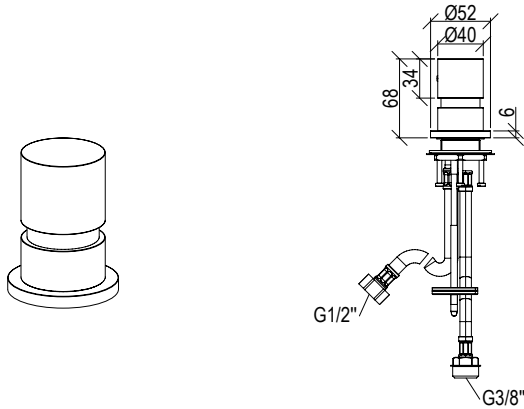

0361140X

- Miscelatore comando remoto da piano Ø40mm
- Deck-mount remote control mixer Ø40mm

R001100-000

Cod. 022

L/Min.

021

IN 3/8"

PVD

OUT 1/2"

PVD SPECIAL

0361044X

- Bocca di erogazione a muro l. 16cm
- Aeratore anticalcare
- Wall-mount spout l. 16cm
- Anti limestone aerator