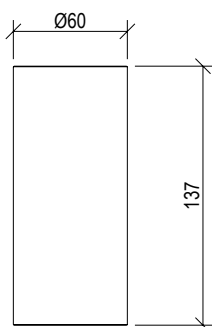

0032024X

- Bicchiere porta spazzolini da piano
- Toothbrush holder

Cod. 022 021 PVD PVD SPECIAL