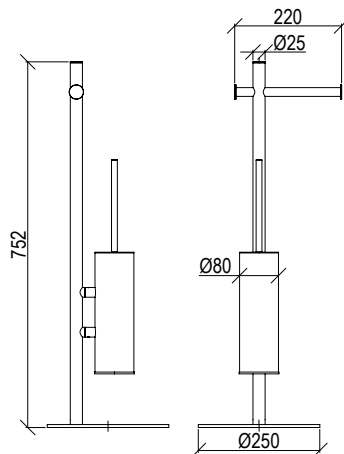

Cod. 022 021 PVD PVD SPECIAL

0032039X

- Specchio ingranditore a muro 2 bracci
- Ingrandimento 2X
- Wall-mount 2 arms magnifying mirror
- Magnification 2X

Cod. 022 021 PVD PVD SPECIAL

0032044X

- Piantana porta scopino e porta rotolo
- Freestanding toilet brush and paper holder