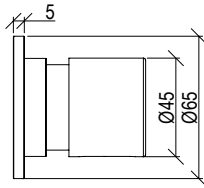

0366152X PARTE ESTERNA · EXTERNAL PART

- Deviatore rotativo incasso Ø45mm senza STOP
- Built-in rotating diverter Ø45mm without STOP

Cod. 022 021 PVD PVD SPECIAL

0474017X PARTE INCASSO · BUILT-IN PART

*