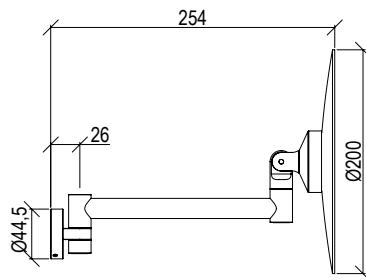

0032043X

- Specchio ingranditore a muro monobraccio
- Ingrandimento 2X
- Wall-mount single arm magnifying mirror
- Magnification 2X

Cod. 022 021 PVD PVD SPECIAL