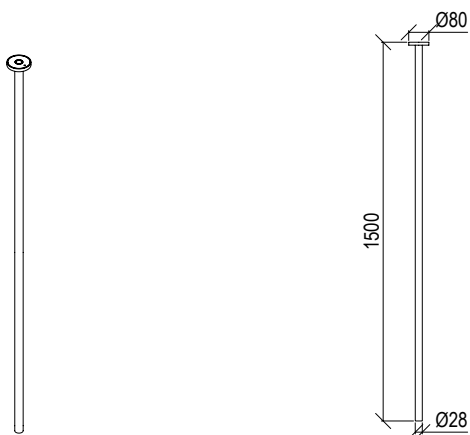

0031331X

- Bocca di erogazione a soffitto l. 150cm
- Aeratore anticalcare
- Ceiling-mount spout l. 150cm
- Anti limestone aerator

R014036-000

L/Min.

1/2"

Cod. 022 021 PVD PVD SPECIAL