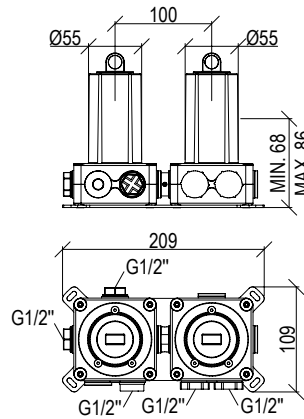

0474044X PARTE INCASSO · BUILT-IN PART

*

- Miscelatore monocomando incasso 3 VIE
- Deviatore rotativo **senza STOP**

- **3-WAY** built-in mixer
- Rotating diverter **without STOP**

3 VIE WAY

1/2"

R007001-000

R001106-000

L/Min.

Cod. 022 021 PVD PVD SPECIAL

0366412X PARTE ESTERNA · EXTERNAL PART