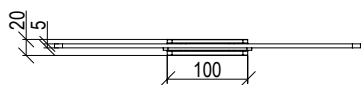

0032042X

- Mensola a parete
- Ripiano e supporto in acciaio

- Wall-mount shelf
- Stainless steel shelf and support

Cod. 022 021 PVD PVD SPECIAL