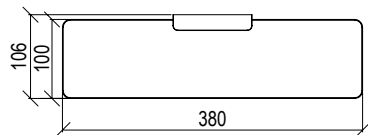

0302042X

- Mensola a parete
- Ripiano in vetro temprato montato su supporto in acciaio

- Wall-mount shelf
- Tempered glass shelf mounted on steel support

Cod. 022 021 PVD PVD SPECIAL