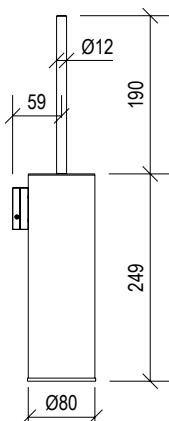

0032015X

- Porta scopino a parete
- Wall-mount toilet brush holder

Cod. 022 021 PVD PVD SPECIAL