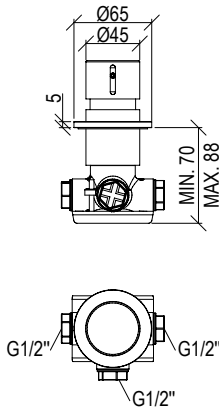

0361042X

*

- Deviatore rotativo incasso **2 VIE con STOP** Ø45mm
- **PARTE INCASSO INCLUSA**
- **2-WAY** built-in rotating diverter **with STOP** Ø45mm
- **BUILT-IN PART INCLUDED**

2 VIE WAY					IN - OUT 1/2"
	R001121-000			L/Min.	
Cod.	022	021	PVD	PVD SPECIAL