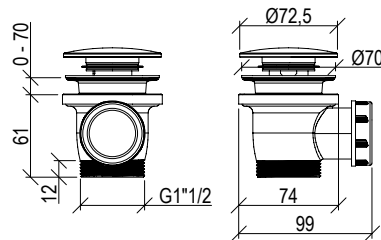

- Scarico vasca "Click-Clack" senza troppo pieno
- Bathtub "Pop-Up" waste

Cod. 022 021 PVD PVD SPECIAL