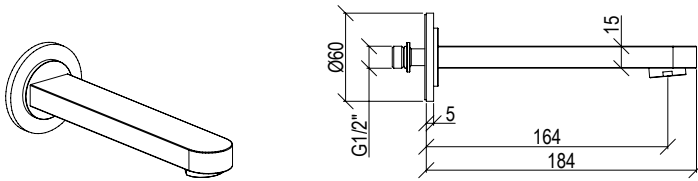

R014004-000

Cod. 022

021

L/Min.

PVD

1/2"

PVD SPECIAL

0361205X

- Bocca di erogazione a muro l. 21cm
- Aeratore anticalcare
- Wall-mount spout l. 21cm
- Anti limestone aerator