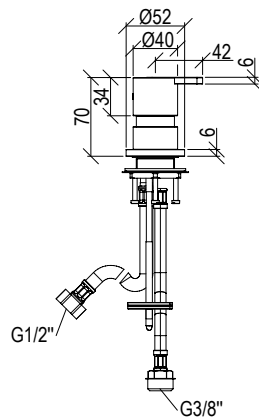

R001100-000

L/Min.

**IN**  
3/8"

**OUT**  
1/2"

Cod. 022 021 PVD PVD SPECIAL

**0301140X**

- Miscelatore comando remoto da piano Ø40mm
- Deck-mount remote control mixer Ø40mm

R001100-000