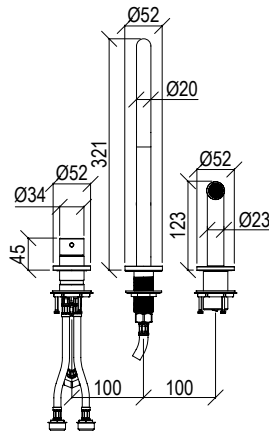

0340225X K-SPRAY

- Miscelatore cucina 3 fori da piano
- Canna tonda con aeratore anticalcare
- Doccetta a pulsante con flessibile l. 125cm
- Deviatore automatico

- 3-hole kitchen mixer
- Round spout with anti limestone aerator
- Push-button hand shower with l. 125cm flexible tube
- Automatic diverter

				IN 3/8"
R014032-000	R001077-000	0031250X-*	L/Min.	
Cod.	022	021	PVD	PVD SPECIAL