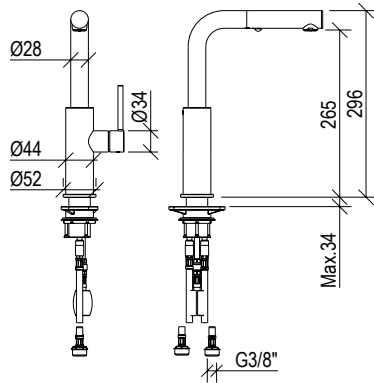

R013057S-\*

R001006-000

L/Min.

IN  
3/8"

Cod. 022 021 PVD PVD SPECIAL

**0010028X DYLAN**

- Miscelatore cucina
- Doccetta estraibile a 2 getti anticalcare
- Kitchen mixer
- 2-way pull-out anti limestone shower