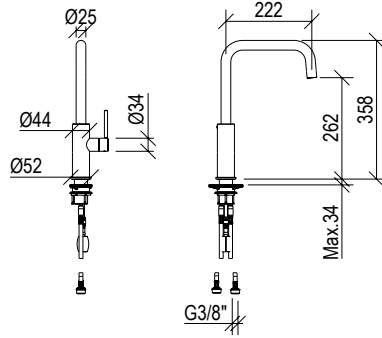

0010105X DYLAN

- Miscelatore cucina
- Canna a ponte con aeratore anticalcare
- Kitchen mixer
- Square spout with anti limestone aerator

			IN 3/8"
R014010-000	R001006-000	L/Min.	
Cod. 022	021	PVD	PVD SPECIAL