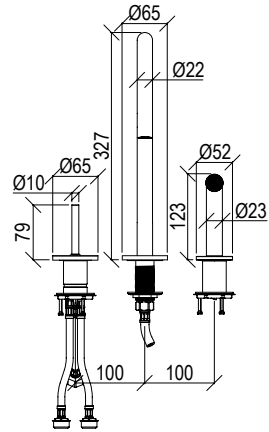

0330225X K-SPRAY

- Miscelatore cucina 3 fori da piano
- Canna tonda con aeratore anticalcare
- Doccetta a pulsante con flessibile l. 125cm
- Deviatore automatico

- 3-hole kitchen mixer
- Round spout with anti limestone aerator
- Push-button hand shower with l. 125cm flexible tube
- Automatic diverter

				IN 3/8"
R014036-000	R001064-000	0031250X-*	L/Min.	
Cod.	022	021	PVD	PVD SPECIAL