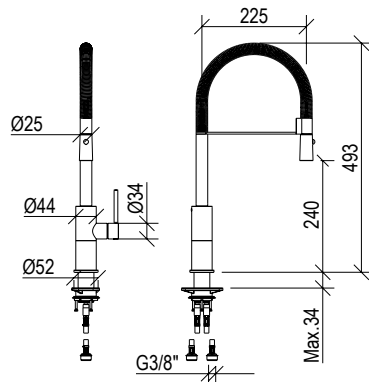

0280223X RÉTRO

- Miscelatore cucina
- Canna tonda flessibile con molla
- Doccetta estraibile a 2 getti anticalcare

- Kitchen mixer
- Round swivel spring spout
- 2-way pull-out anti limestone shower

			IN 3/8"
R013060S-*	R001006-000	L/Min.	
Cod. 022	021	PVD	PVD SPECIAL

* Corpo incasso in ottone - Brass built-in body