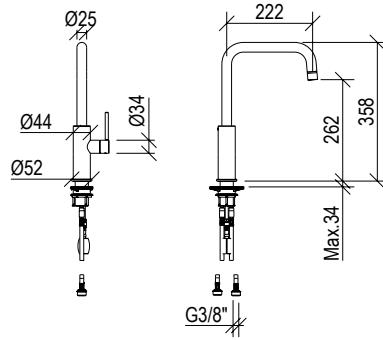

0280105X RÉTRO

- Miscelatore cucina
- Canna a ponte con aeratore anticalcare

- Kitchen mixer
- Square spout with anti limestone aerator

			IN 3/8"
R014010-000	R001006-000	L/Min.	
Cod. 022	021	PVD	PVD SPECIAL