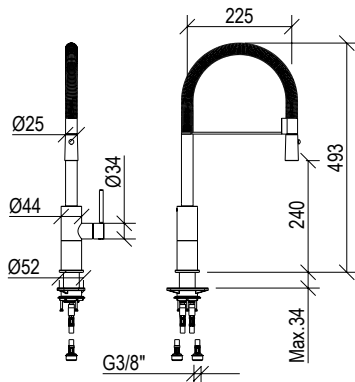

0010223X DYLAN

- Miscelatore cucina
- Canna tonda flessibile con molla
- Doccetta estraibile a 2 getti anticalcare
- Kitchen mixer
- Round swivel spring spout
- 2-way pull-out anti limestone shower

			IN 3/8"
R013060S-*	R001006-000	L/Min.	
Cod. 022	021	PVD	PVD SPECIAL