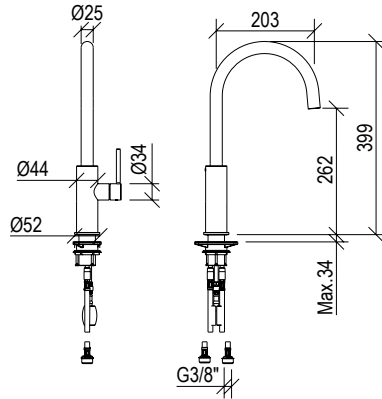

0010106X DYLAN

- Miscelatore cucina
- Canna tonda con aeratore anticalcare
- Kitchen mixer
- Round spout with anti limestone aerator

			IN 3/8"
R014010-000	R001006-000	L/Min.	
Cod. 022	021	PVD	PVD SPECIAL