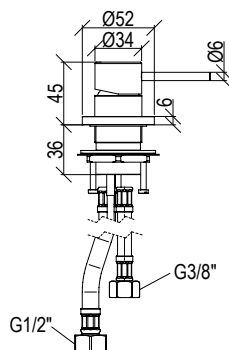

0341140X

- Miscelatore comando remoto da piano Ø34mm
- Deck-mount remote control mixer Ø34mm

R001077-000

L/Min.

IN
3/8"

OUT
1/2"

Cod. 022 021 PVD PVD SPECIAL