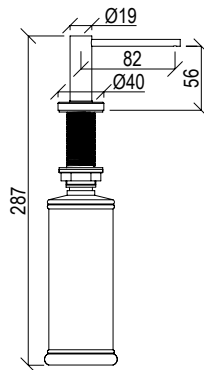

- Dispenser sapone / detersivo incasso da piano
- Deck-mount built-in soap / detergent dispenser

AISI 304L				
Cod. 022	021	PVD	PVD SPECIAL