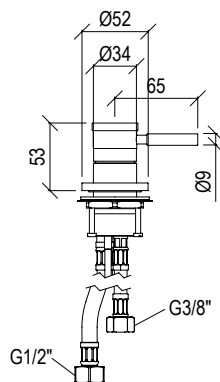

- Miscelatore comando remoto da piano Ø34mm
- Deck-mount remote control mixer Ø34mm

R001100-000

L/Min.

IN
3/8"

OUT
1/2"

Cod. 022 021 PVD PVD SPECIAL