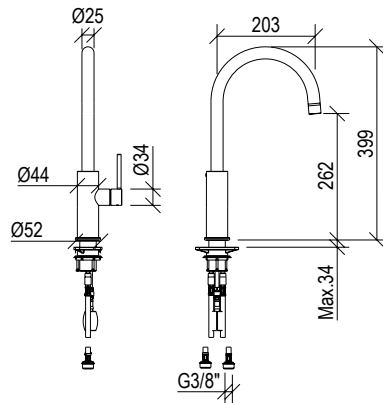

0280106X RÉTRO

- Miscelatore cucina
- Canna tonda con aeratore anticalcare

- Kitchen mixer
- Round spout with anti limestone aerator

			IN 3/8"
R014010-000	R001006-000	L/Min.	
Cod. 022	021	PVD	PVD SPECIAL