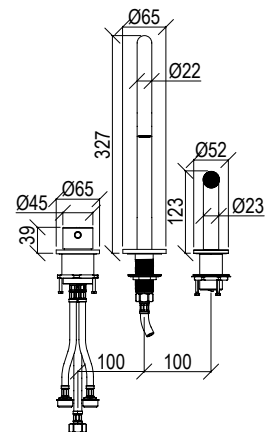

0250225X K-SPRAY

- Miscelatore cucina 3 fori da piano
- Canna tonda con aeratore anticalcare
- Doccetta a pulsante con flessibile l. 125cm
- Deviatore automatico

- 3-hole kitchen mixer
- Round spout with anti limestone aerator
- Push-button hand shower with l. 125cm flexible tube
- Automatic diverter

				IN 3/8"
R014036-000	R003006A-000	0031250X-*	L/Min.	
Cod.	022	021	PVD	PVD SPECIAL