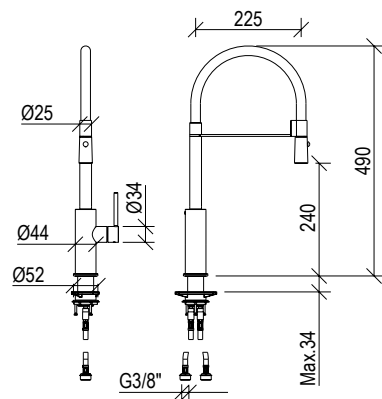

0010107X DYLAN

- Miscelatore cucina
- Canna tonda flessibile rivestita in silicone
- Doccetta estraibile a 2 getti anticalcare
- Kitchen mixer
- Silicone coated flexible round spout
- 2-way pull-out anti limestone shower

			IN 3/8"
R013060S-*	R001006-000	L/Min.	
Cod. 022	021	PVD	PVD SPECIAL

* Corpo incasso in ottone - Brass built-in body