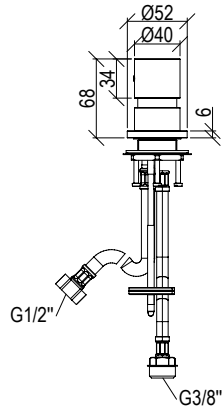

		<b>IN</b> 3/8"	
R014054-000	L/Min.		
Cod. 022	021	PVD	PVD SPECIAL

\* Corpo incasso in ottone - Brass built-in body

**0361140X**

- Miscelatore comando remoto da piano Ø40mm
- Deck-mount remote control mixer Ø40mm