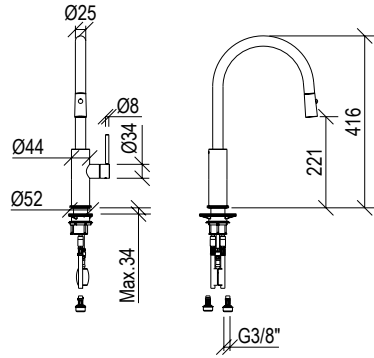

001009X DYLAN

- Miscelatore cucina
- Canna tonda con doccetta estraibile a 2 getti anticalcare
- Kitchen mixer
- Round spout with 2-way pull-out anti limestone shower

R013057S-*

R001006-000

L/Min.

IN
3/8"

Cod. 022 021 PVD PVD SPECIAL