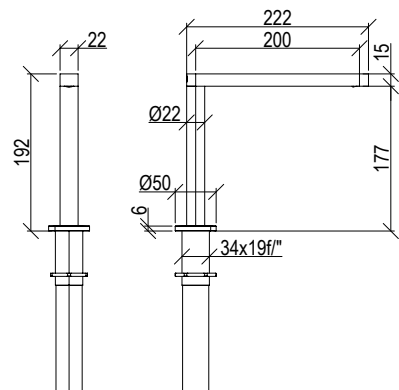

0361029X

- Miscelatore cucina abbattibile
- *Necessario miscelatore comando remoto da piano da abbinare
- Pull-down kitchen mixer
- *Deck-mount remote control mixer mandatory

		IN 3/8"	
R014054-000	L/Min.		
Cod. 022	021	PVD	PVD SPECIAL

* Corpo incasso in ottone - Brass built-in body